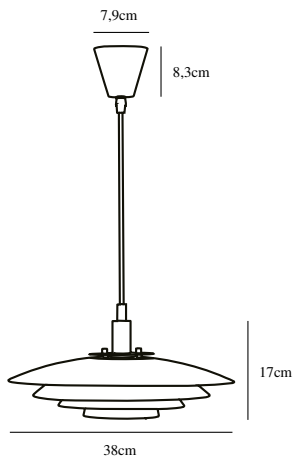

BRETAGNE 38 | PENDANT | COPPER

39489930

nordlux®

Voltage (V): 220-240 Volt
 IP degree: IP20
 Maximum bulb wattage (W): 25W
 Class (Class 1, Class 2, Class 3):
 Class 2 (Double isolated)
 Bulb base: G9
 Parallel connection: False

Primary material: Metal
 Secondary material: Metal
 Color of the cable: Black
 Length of the cable (cm): 200
 Surface material of the cable:
 Plastic
 Is the cable replaceable: False
 Color: Copper

Height (cm): 18.8
 Width (cm): 38
 Shade Diameter (cm): 38
 Length (cm): 38

EAN: 5704924011467
 TUN: 2276975
 Item Number: 39489930
 Pcs Per Master Carton: 3

Sales Box Height (cm): 47
 Sales Box Width(cm): 43
 Sales Box Depth (cm): 13.5
 Sales Box Volume m³ : 0.027
 Product net weight (kg): 1.55