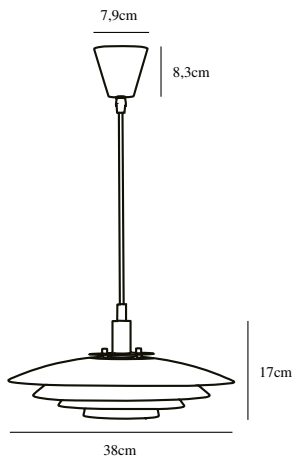

BRETAGNE 38 | PENDANT | GREY

39489910

nordlux®

Voltage (V): 220-240 Volt
 IP degree: IP20
 Maximum bulb wattage (W): 25W
 Class (Class 1, Class 2, Class 3):
 Class 2 (Double isolated)
 Bulb base: G9
 Parallel connection: False

Primary material: Metal
 Secondary material: Metal
 Color of the cable: Grey
 Length of the cable (cm): 200
 Surface material of the cable:
 Plastic
 Is the cable replaceable: False
 Color: Grey

Height (cm): 18.8
 Width (cm): 38
 Shade Diameter (cm): 38
 Length (cm): 38

EAN: 5704924011450
 TUN: 2276912
 Item Number: 39489910
 Pcs Per Master Carton: 3

Sales Box Height (cm): 47
 Sales Box Width(cm): 43
 Sales Box Depth (cm): 13.5
 Sales Box Volume m³ : 0.027
 Product net weight (kg): 1.55