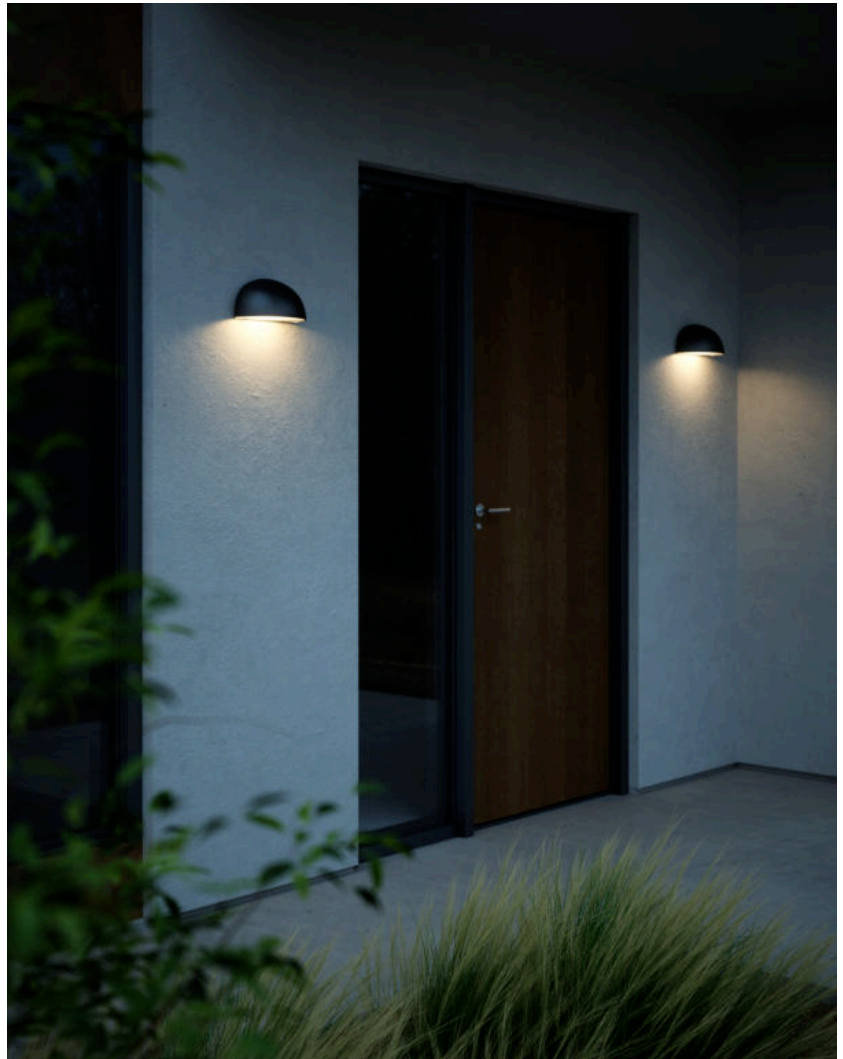

SCORPIUS MAXI | WALL LIGHT | BLACK

2320721003

nordlux®

Voltage (V): 220-240 Volt
 IP degree: IP44
 Maximum bulb wattage (W): 25W
 Class (Class 1, Class 2, Class 3):
 Class 2 (Double isolated)
 Socket type: E27
 Parallel connection: False

Height (cm): 14.5
 Width (cm): 27
 Projection (cm): 14
 EAN: 5704924015090
 TUN: 2310337
 Item Number: 2320721003

Pcs Per Master Carton: 3
 Sales Box Height (cm): 16
 Sales Box Width(cm): 29
 Sales Box Depth (cm): 16
 Sales Box Volume m³ : 0.0074
 Product net weight (kg): 0.6

Primary material: Plastic
 Secondary material: Plastic
 Colour: Black

- Timeless design • Parallel connection possible
- Durable material that is well-suited for harsh weather

Scorpius Maxi Wall light for outdoor use has a classic and timeless design. Scorpius has many uses – perfectly suited for the front door, at the entrance, on the fence or in the stairwell. It can be used alone or in a group of several placed side by side.