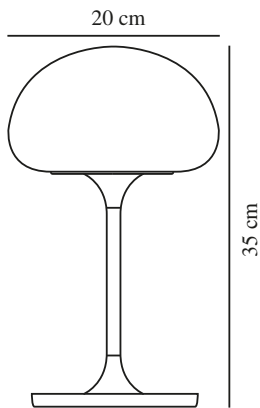

SPONGE ON A STICK | BATTERY LIGHT | GREY

2320715010

nordlux®

IP degree: IP44
 Class (Class 1, Class 2, Class 3):
 Class 3 (12V)
 Socket type: LED Module
 Switch placement: On the base
 Parallel connection: False

Primary material: Plastic
 Secondary material: Metal
 Colour of the cable: Black
 Length of the cable (cm): 150
 Surface material of the cable:
 Plastic
 Colour: Grey

Height (cm): 35
 Width (cm): 20
 Shade Diameter (cm): 20
 Length (cm): 20

EAN: 5704924014949
 TUN: 2310411
 Item Number: 2320715010
 Pcs Per Master Carton: 3
 Sales Box Height (cm): 36
 Sales Box Width (cm): 20.5

Sales Box Depth (cm): 20.5
 Sales Box Volume m³: 0.0151
 Product net weight (kg): 1