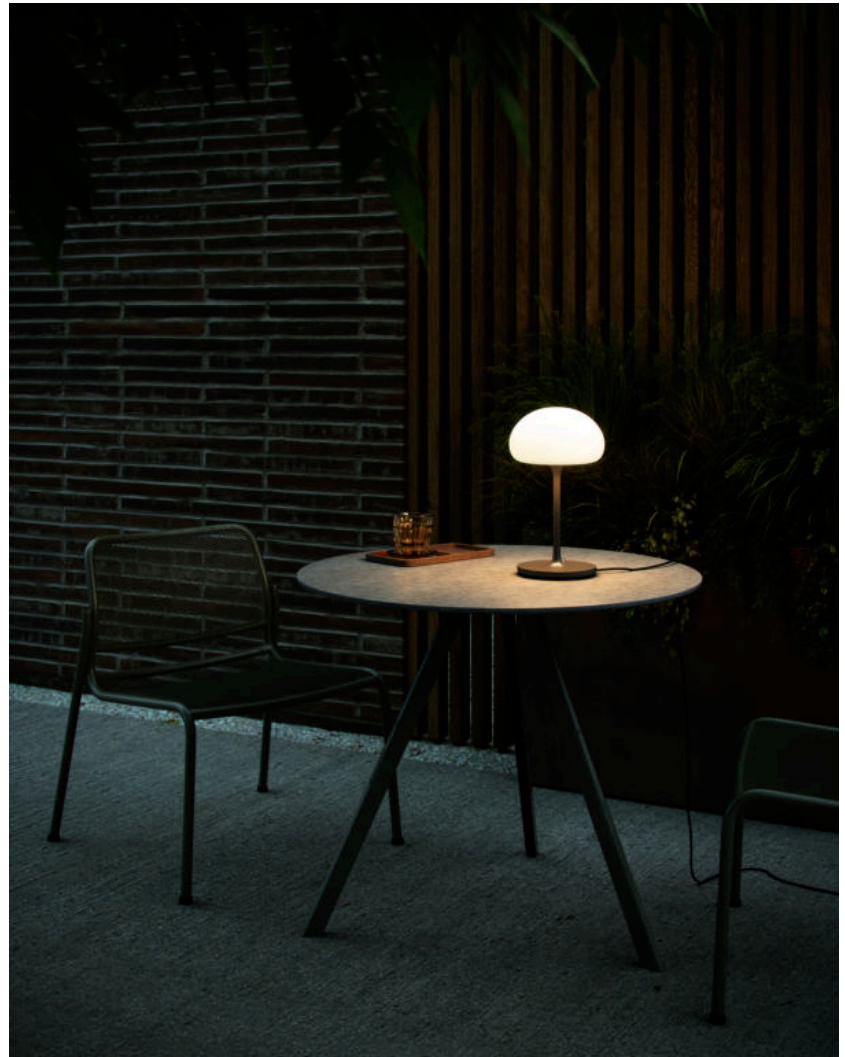

SPONGE ON A STICK | BATTERY LIGHT | GREY

2320715010

nordlux®