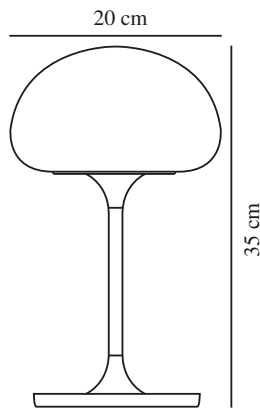

SPONGE ON A STICK | BATTERY LIGHT | BLACK

nordlux®

2320715003

IP degree: IP44
 Class (Class 1, Class 2, Class 3):
 Class 3 (12V)
 Socket type: LED Module
 Switch placement: On the base
 Parallel connection: False

Primary material: Plastic
 Secondary material: Metal
 Colour of the cable: Black
 Length of the cable (cm): 150
 Surface material of the cable:
 Plastic
 Colour: Black

Height (cm): 35
 Width (cm): 20
 Shade Diameter (cm): 20
 Length (cm): 20

EAN: 5704924014956
 TUN: 2310412
 Item Number: 2320715003
 Pcs Per Master Carton: 3
 Sales Box Height (cm): 36
 Sales Box Width (cm): 20.5

Sales Box Depth (cm): 20.5
 Sales Box Volume m³: 0.0151
 Product net weight (kg): 1