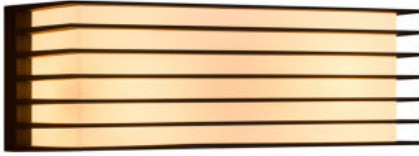

FLUCTUS 28 | WALL LIGHT | BLACK

2318231003

nordlux®

Voltage (V): 220-240 Volt

IP degree: IP44

Maximum bulb wattage (W):
2x15W

Class (Class 1, Class 2, Class 3):

Class 1 (Earth contact)

Socket type: E27

Parallel connection: False

Height (cm): 10

Width (cm): 28.6

Projection (cm): 12

EAN: 5704924015601

TUN: 2323192

Item Number: 2318231003

Pcs Per Master Carton: 3

Sales Box Height (cm): 14

Sales Box Width(cm): 30.5

Sales Box Depth (cm): 12

Sales Box Volume m³ : 0.0051

Product net weight (kg): 1.18

Primary material: Metal

Secondary material: Plastic

Colour: Black

- Architectural design • Pleasant diffused light
- Parallel connection possible

Fluctus is a modern, almost cubist outdoor lighting design. The square, streamlined design with metal slats will complement most contemporary homes and provide a soft, diffused light next to the front door, terrace or garage.