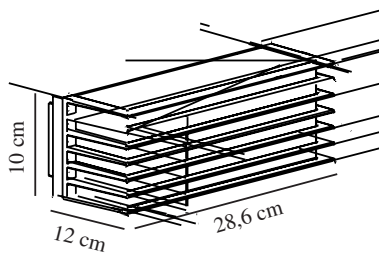

FLUCTUS 28 | WALL LIGHT | BLACK

2318231003

nordlux®

Voltage (V): 220-240 Volt

IP degree: IP44

Maximum bulb wattage (W):
2x15W

Class (Class 1, Class 2, Class 3):

Class 1 (Earth contact)

Socket type: E27

Parallel connection: False

Height (cm): 10

Width (cm): 28.6

Projection (cm): 12

EAN: 5704924015601

TUN: 2323192

Item Number: 2318231003

Pcs Per Master Carton: 3

Sales Box Height (cm): 14

Sales Box Width(cm): 30.5

Sales Box Depth (cm): 12

Sales Box Volume m³ : 0.0051

Product net weight (kg): 1.18

Primary material: Metal

Secondary material: Plastic

Colour: Black

- Architectural design • Pleasant diffused light
- Parallel connection possible

Fluctus is a modern, almost cubist outdoor lighting design. The square, streamlined design with metal slats will complement most contemporary homes and provide a soft, diffused light next to the front door, terrace or garage.