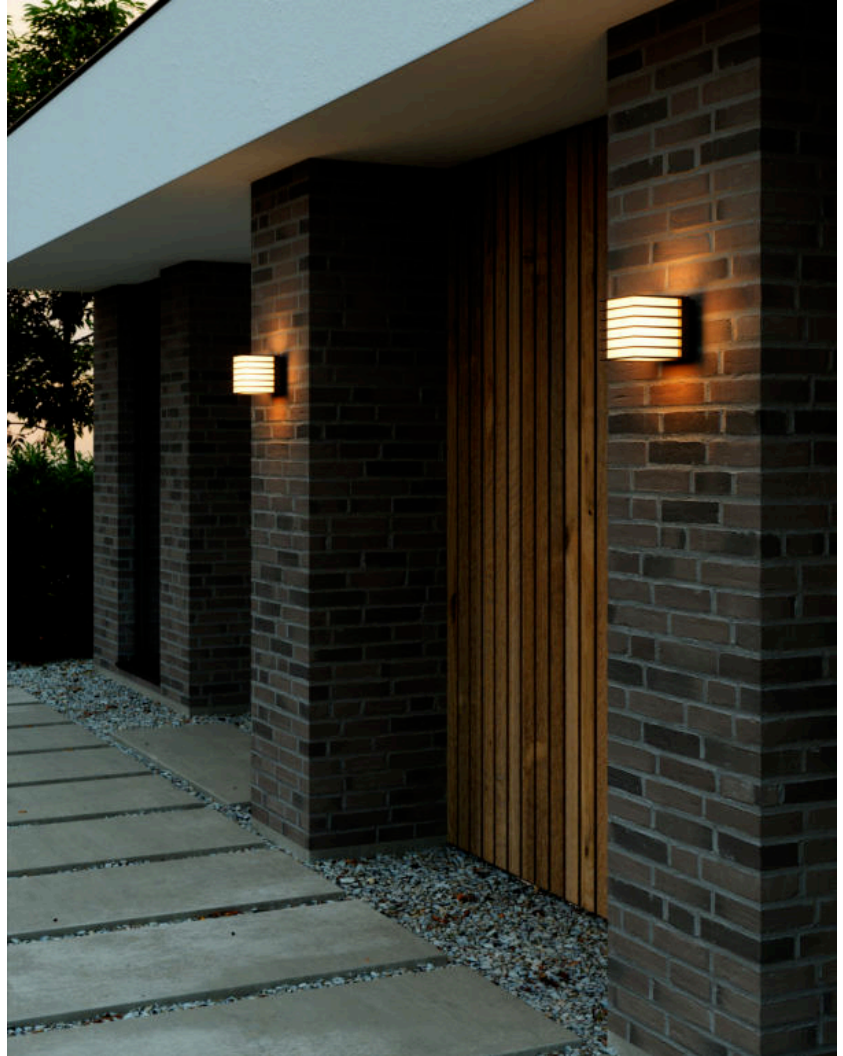

FLUCTUS 13 | WALL LIGHT | BLACK

2318211003

nordlux®

Voltage (V): 220-240 Volt
 IP degree: IP44
 Maximum bulb wattage (W): 15W
 Class (Class 1, Class 2, Class 3):
 Class 1 (Earth contact)
 Socket type: E27
 Parallel connection: False

Primary material: Metal
 Secondary material: Plastic
 Colour: Black

Height (cm): 12
 Width (cm): 13
 Length (cm): 13
 Projection (cm): 14.7

EAN: 5704924015595
 TUN: 2323191
 Item Number: 2318211003

Pcs Per Master Carton: 3
 Sales Box Height (cm): 15.5
 Sales Box Width (cm): 14
 Sales Box Depth (cm): 13
 Sales Box Volume m³ : 0.0028
 Product net weight (kg): 0.79

- Architectural design • Pleasant diffused light
- Parallel connection possible

Fluctus is a modern, almost cubist outdoor lighting design. The square, streamlined design with metal slats will complement most contemporary homes and provide a soft, diffused light next to the front door, terrace or garage.