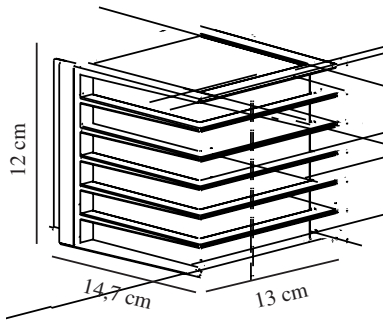

FLUCTUS 13 | WALL LIGHT | BLACK

2318211003

nordlux®

Voltage (V): 220-240 Volt
IP degree: IP44
Maximum bulb wattage (W): 15W
Class (Class 1, Class 2, Class 3):
Class 1 (Earth contact)
Socket type: E27
Parallel connection: False

Primary material: Metal
Secondary material: Plastic
Colour: Black

Height (cm): 12
Width (cm): 13
Length (cm): 13
Projection (cm): 14.7

EAN: 5704924015595
TUN: 2323191
Item Number: 2318211003

Pcs Per Master Carton: 3
Sales Box Height (cm): 15.5
Sales Box Width (cm): 14
Sales Box Depth (cm): 13
Sales Box Volume m³ : 0.0028
Product net weight (kg): 0.79

- Architectural design • Pleasant diffused light
- Parallel connection possible

Fluctus is a modern, almost cubist outdoor lighting design. The square, streamlined design with metal slats will complement most contemporary homes and provide a soft, diffused light next to the front door, terrace or garage.