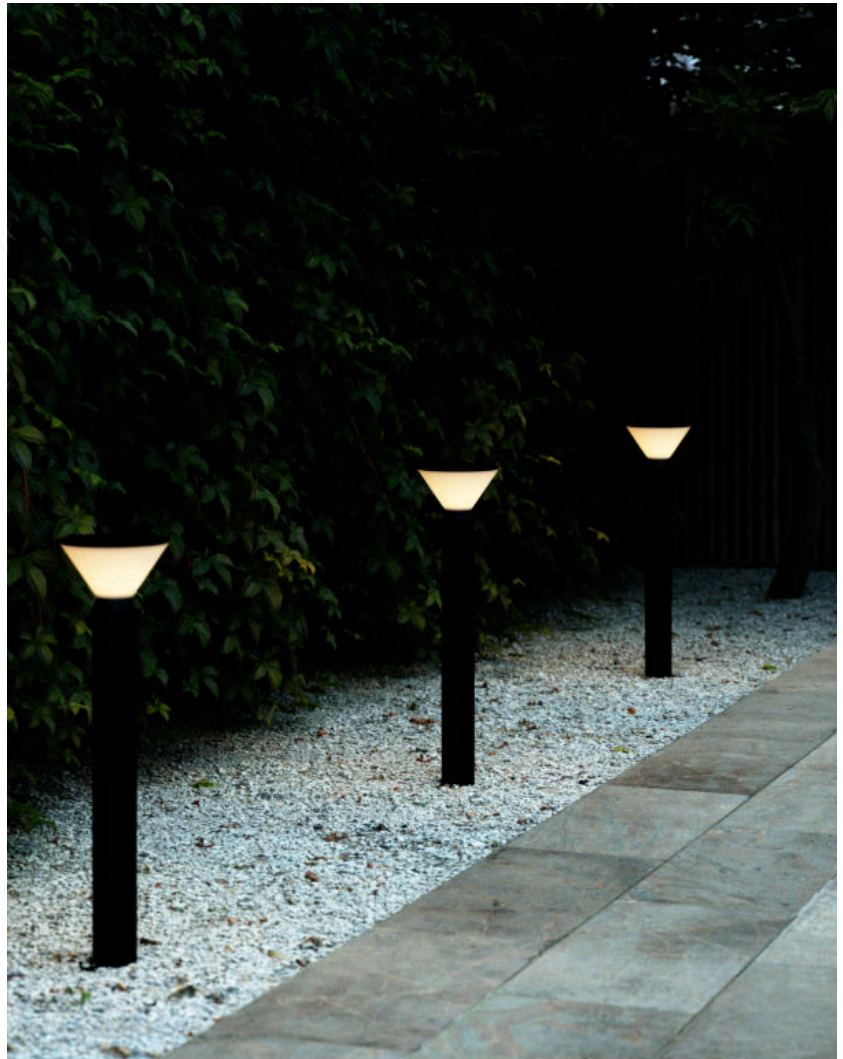

NOORSTAD | GARDEN LIGHT | BLACK

2318198003

nordlux®

Voltage (V): 220-240 Volt
IP degree: IP44
Maximum bulb wattage (W): 25W
Class (Class 1, Class 2, Class 3):
Class 2 (Double isolated)
Bulb base: E27
Parallel connection: True

Height (cm): 85.3
Width (cm): 22
Shade Diameter (cm): 22
Length (cm): 22
EAN: 5704924015588
TUN: 2323187
Item Number: 2318198003

Pcs Per Master Carton: 3
Sales Box Height (cm): 87.5
Sales Box Width(cm): 23.5
Sales Box Depth (cm): 23.5
Sales Box Volume m³ : 0.0483
Product net weight (kg): 1.65

Primary material: Metal
Secondary material: Plastic
Colour: Black

- Architectural design
- Fits our base unit for easy installation in the ground
- Downlights limit light pollution

Noorstad is an elegant outdoor lighting series where the light is fully in focus. With a streamlined, architectural design, the garden light has a 360° light output that will easily illuminate your driveway, terrace or path with a soft and diffused light.