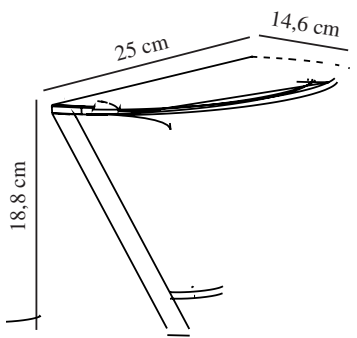

NOORSTAD | WALL LIGHT | BLACK

2318171003

nordlux®

Voltage (V): 220-240 Volt
 IP degree: IP44
 Maximum bulb wattage (W): 25W
 Class (Class 1, Class 2, Class 3):
 Class 2 (Double isolated)
 Socket type: E27
 Parallel connection: True

Height (cm): 18.8
 Width (cm): 25
 Projection (cm): 14.6
 EAN: 5704924015571
 TUN: 2323189
 Item Number: 2318171003

Pcs Per Master Carton: 3
 Sales Box Height (cm): 20
 Sales Box Width(cm): 27
 Sales Box Depth (cm): 16.5
 Sales Box Volume m³ : 0.0089
 Product net weight (kg): 0.448