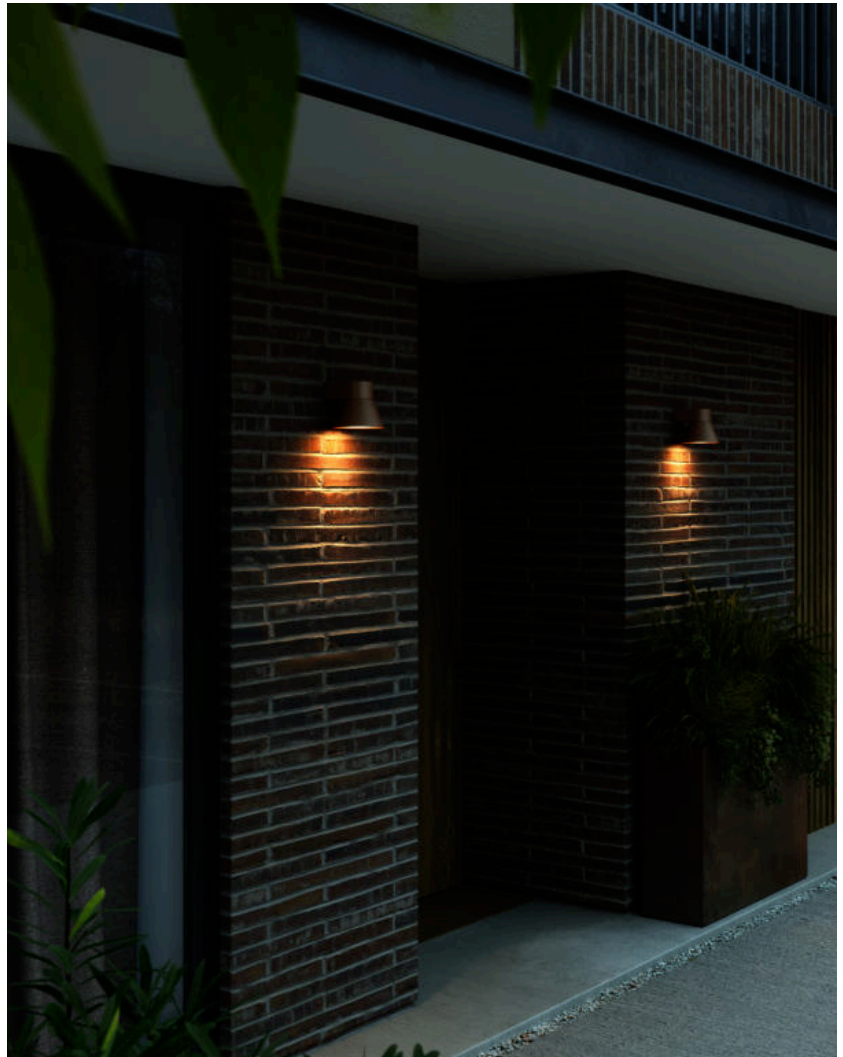

KYKLOP CONE | WALL LIGHT | RUSTY

2318071009

nordlux®

Voltage (V): 220-240 Volt
 IP degree: IP54
 Maximum bulb wattage (W): 25W
 Class (Class 1, Class 2, Class 3):
 Class 1 (Earth contact)
 Socket type: GU10
 Parallel connection: True

Height (cm): 13.4
 Width (cm): 15.6
 Shade Diameter (cm): 15.6
 Outdoor base dimension (cm): 8.6
 Projection (cm): 17.6
 Mount directly into insulation:
 False

Sales Box Height (cm): 14
 Sales Box Width(cm): 18
 Sales Box Depth (cm): 16.5
 Sales Box Volume m³ : 0.0042
 Product net weight (kg): 0.711

Kyklop Cone is a classic wall light by Danish design duo Says Who, with a conical shade and a decorative downward facing light. This light looks beautiful on its own, but you can also place multiple lights together to create an interesting lighting effect.