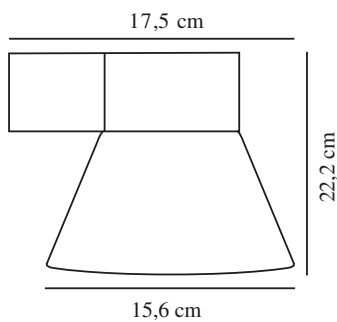

KYKLOP CONE | WALL LIGHT | RUSTY

2318071009

nordlux®

Voltage (V): 220-240 Volt
 IP degree: IP54
 Maximum bulb wattage (W): 25W
 Class (Class 1, Class 2, Class 3):
 Class 1 (Earth contact)
 Socket type: GU10
 Parallel connection: True

Height (cm): 13.4
 Width (cm): 15.6
 Shade Diameter (cm): 15.6
 Outdoor base dimension (cm): 8.6
 Projection (cm): 17.6
 Mount directly into insulation:
 False

Sales Box Height (cm): 14
 Sales Box Width(cm): 18
 Sales Box Depth (cm): 16.5
 Sales Box Volume m³ : 0.0042
 Product net weight (kg): 0.711