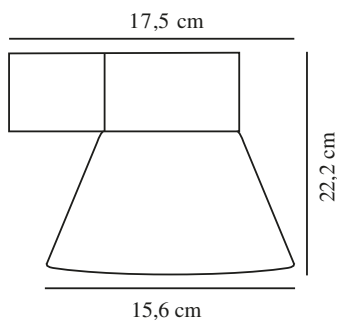

KYKLOP CONE | WALL LIGHT | BLACK

2318071003

nordlux®

Voltage (V): 220-240 Volt
 IP degree: IP54
 Maximum bulb wattage (W): 25W
 Class (Class 1, Class 2, Class 3):
 Class 1 (Earth contact)
 Socket type: GU10
 Parallel connection: True

Height (cm): 13.4
 Width (cm): 15.6
 Shade Diameter (cm): 15.6
 Outdoor base dimension (cm): 8.6
 Projection (cm): 17.6
 Mount directly into insulation:
 False

Sales Box Height (cm): 14
 Sales Box Width(cm): 18
 Sales Box Depth (cm): 16.5
 Sales Box Volume m³ : 0.0042
 Product net weight (kg): 0.711