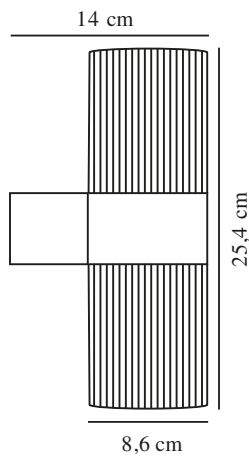

KYKLOP RIPPLE | WALL LIGHT | RUSTY

2318051009

nordlux®

Voltage (V): 220-240 Volt
 IP degree: IP54
 Maximum bulb wattage (W):
 2x25W
 Class (Class 1, Class 2, Class 3):
 Class 1 (Earth contact)
 Socket type: GU10
 Parallel connection: True

Height (cm): 25.4
 Width (cm): 8.6
 Shade Diameter (cm): 8.6
 Outdoor base dimension (cm): 8.6
 Length (cm): 8.6
 Projection (cm): 14.1
 Mount directly into insulation:
 False

Sales Box Height (cm): 26.5
 Sales Box Width (cm): 14.5
 Sales Box Depth (cm): 9.5
 Sales Box Volume m³: 0.0037
 Product net weight (kg): 0.935

Primary material: Aluminium
 Secondary material: Glass
 Colour: Rusty

EAN: 5704924015519
 TUN: 2323182
 Item Number: 2318051009
 Pcs Per Master Carton: 3

• Beautiful, rippled surface • Parallel connection possible

Kyklop Ripple is a modern and elegant wall light designed by Danish design duo Says Who. Light is cast both upwards and downwards, creating an interesting lighting effect on the wall. Made from brown metal with a beautiful rippled surface.