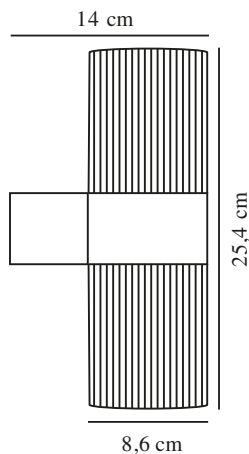

KYKLOP RIPPLE | WALL LIGHT | BLACK

2318051003

nordlux®

Voltage (V): 220-240 Volt
 IP degree: IP54
 Maximum bulb wattage (W):
 2x25W
 Class (Class 1, Class 2, Class 3):
 Class 1 (Earth contact)
 Socket type: GU10
 Parallel connection: True

Height (cm): 25.4
 Width (cm): 8.6
 Shade Diameter (cm): 8.6
 Outdoor base dimension (cm): 8.6
 Length (cm): 8.6
 Projection (cm): 14.1
 Mount directly into insulation:
 False

Sales Box Height (cm): 26.5
 Sales Box Width(cm): 14.5
 Sales Box Depth (cm): 9.5
 Sales Box Volume m³ : 0.0037
 Product net weight (kg): 0.935

Primary material: Aluminium
 Secondary material: Glass
 Colour: Black

EAN: 5704924015502
 TUN: 2323183
 Item Number: 2318051003
 Pcs Per Master Carton: 3

• Beautiful, rippled surface • Parallel connection possible

Kyklop Ripple is a modern and elegant wall light designed by Danish design duo Says Who. Light is cast both upwards and downwards, creating an interesting lighting effect on the wall. Made from black metal with a beautiful rippled surface.