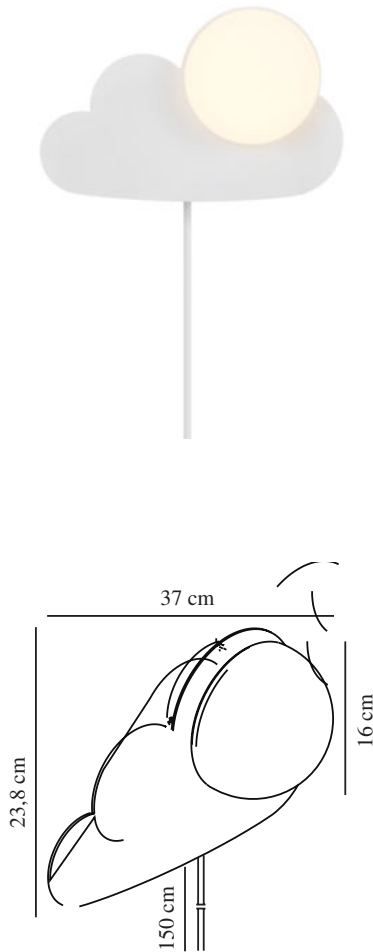

SKYKU CLOUD | WALL LIGHT | WHITE

2312971001

nordlux®

Voltage (V): 220-240 Volt
 IP degree: IP20
 Maximum bulb wattage (W): 25W
 Class (Class 1, Class 2, Class 3):
 Class 2 (Double isolated)
 Socket type: E14
 Switch placement: On the cable
 Parallel connection: False

Primary material: Plastic
 Secondary material: Glass
 Colour of the cable: White
 Length of the cable (cm): 150
 Surface material of the cable:
 Plastic
 Is the cable replaceable: True
 Colour: White

Height (cm): 23.8
 Width (cm): 37
 Shade Diameter (cm): 16
 Outdoor base dimension (cm): 12
 Length (cm): 37
 Mount directly into insulation:
 False

EAN: 5704924016042
 TUN: 2326344
 Item Number: 2312971001

Pcs Per Master Carton: 3
 Sales Box Height (cm): 40
 Sales Box Width(cm): 27.5
 Sales Box Depth (cm): 17.5
 Sales Box Volume m³ : 0.0192
 Product net weight (kg): 0.6

The glass in this lamp is mouth-blown and has been individually hand crafted. Due to this unique process, air bubbles may appear in the glass and the thickness of the glass can also vary. This gives the glass its character and vivid appearance.