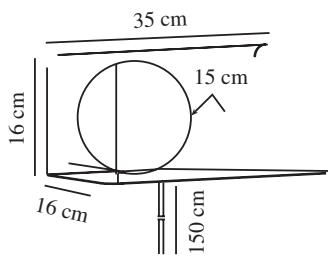

LILIBETH | WALL LIGHT | BROWN

2312931018

nordlux®

Voltage (V): 220-240 Volt
 IP degree: IP20
 Maximum bulb wattage (W): 25W
 Class (Class 1, Class 2, Class 3):
 Class 2 (Double isolated)
 Socket type: E14
 Switch placement: On the cable
 Parallel connection: False

Primary material: Metal
 Secondary material: Glass
 Colour of the cable: White
 Length of the cable (cm): 150
 Surface material of the cable:
 Plastic
 Is the cable replaceable: True
 Colour: Brown

Height (cm): 16
 Width (cm): 35
 Shade Diameter (cm): 15
 Length (cm): 35
 Mount directly into insulation:
 False

EAN: 5704924016004
 TUN: 2326317
 Item Number: 2312931018

Pcs Per Master Carton: 3
 Sales Box Height (cm): 36.5
 Sales Box Width(cm): 20.5
 Sales Box Depth (cm): 18.5
 Sales Box Volume m³ : 0.0138
 Product net weight (kg): 1.55