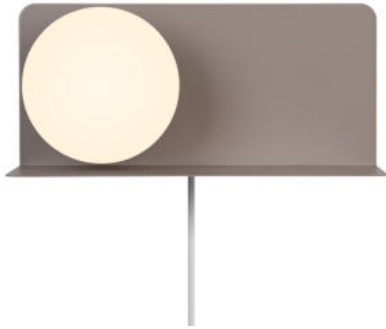

LILIBETH | WALL LIGHT | BROWN

2312931018

nordlux®

Voltage (V): 220-240 Volt
 IP degree: IP20
 Maximum bulb wattage (W): 25W
 Class (Class 1, Class 2, Class 3):
 Class 2 (Double isolated)
 Socket type: E14
 Switch placement: On the cable
 Parallel connection: False

Primary material: Metal
 Secondary material: Glass
 Colour of the cable: White
 Length of the cable (cm): 150
 Surface material of the cable:
 Plastic
 Is the cable replaceable: True
 Colour: Brown

Height (cm): 16
 Width (cm): 35
 Shade Diameter (cm): 15
 Length (cm): 35
 Mount directly into insulation:
 False

- Wall light and shelf in one • The opal glass shade provides a soft, diffused light
- Perfect in the children's room

Lilibeth is a lamp and shelf in one elegant design. Place it next to your bed or in the hallway to hold important necessities such as your phone, book or keys. The opal white glass shade ensures a pleasant, diffused light. Also perfect as a bedside light for the children's room to make your little ones feel safe during the night.

The glass in this lamp is mouth-blown and has been individually hand crafted. Due to this unique process, air bubbles may appear in the glass and the thickness of the glass can also vary. This gives the glass its character and vivid appearance.