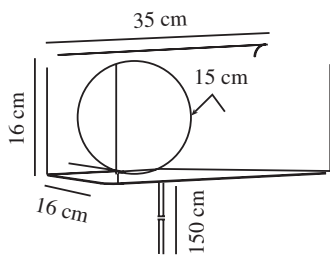

LILIBETH | WALL LIGHT | BLUE

2312931006

nordlux®

Voltage (V): 220-240 Volt
 IP degree: IP20
 Maximum bulb wattage (W): 25W
 Class (Class 1, Class 2, Class 3):
 Class 2 (Double isolated)
 Socket type: E14
 Switch placement: On the cable
 Parallel connection: False

Primary material: Metal
 Secondary material: Glass
 Colour of the cable: White
 Length of the cable (cm): 150
 Surface material of the cable:
 Plastic
 Is the cable replaceable: True
 Colour: Blue

Height (cm): 16
 Width (cm): 35
 Shade Diameter (cm): 15
 Length (cm): 35
 Mount directly into insulation:
 False

EAN: 5704924016011
 TUN: 2326316
 Item Number: 2312931006

Pcs Per Master Carton: 3
 Sales Box Height (cm): 36.5
 Sales Box Width(cm): 20.5
 Sales Box Depth (cm): 18.5
 Sales Box Volume m³ : 0.0138
 Product net weight (kg): 1.55