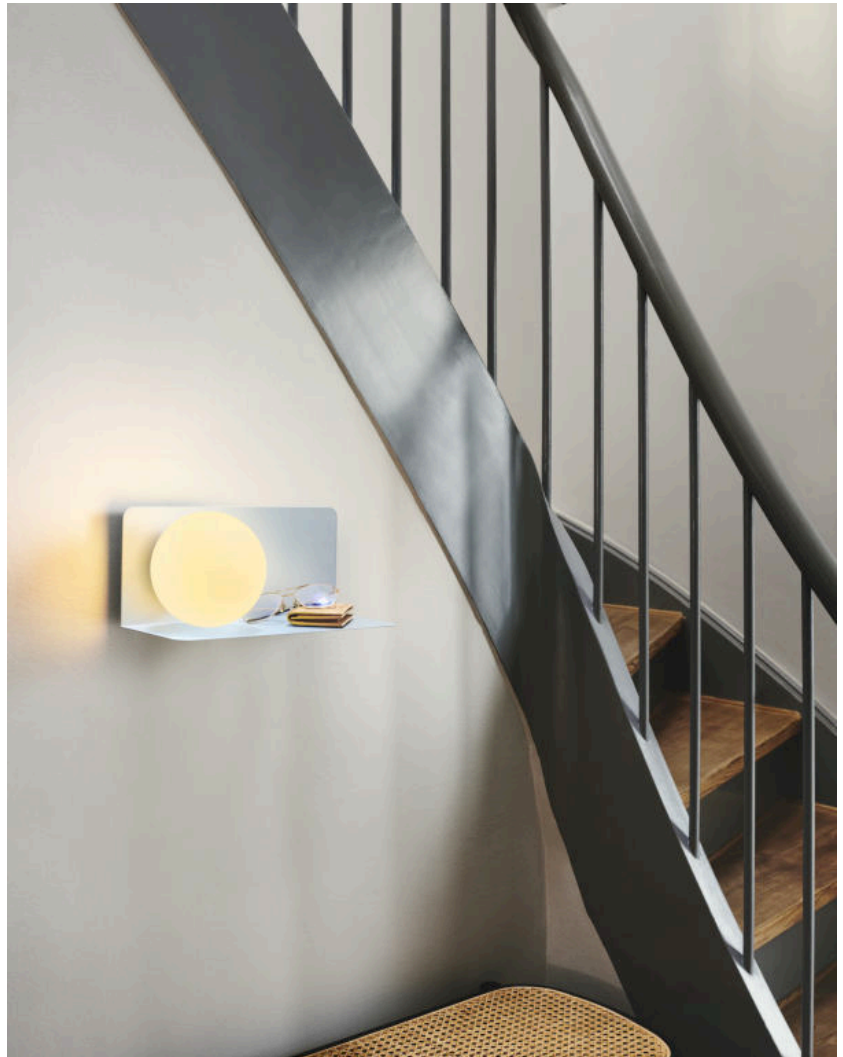

LILIBETH | WALL LIGHT | BLUE

2312931006

nordlux®

Voltage (V): 220-240 Volt
 IP degree: IP20
 Maximum bulb wattage (W): 25W
 Class (Class 1, Class 2, Class 3):
 Class 2 (Double isolated)
 Socket type: E14
 Switch placement: On the cable
 Parallel connection: False

Primary material: Metal
 Secondary material: Glass
 Colour of the cable: White
 Length of the cable (cm): 150
 Surface material of the cable:
 Plastic
 Is the cable replaceable: True
 Colour: Blue

Height (cm): 16
 Width (cm): 35
 Shade Diameter (cm): 15
 Length (cm): 35
 Mount directly into insulation:
 False

- Wall light and shelf in one
- The opal glass shade provides a soft, diffused light
- Perfect in the children's room

Lilibeth is a lamp and shelf in one elegant design. Place it next to your bed or in the hallway to hold important necessities such as your phone, book or keys. The opal white glass dome ensures a pleasant, diffused light. Also perfect as a bedside light for the children's room to make your little ones feel safe during the night.

The glass in this lamp is mouth-blown and has been individually hand crafted. Due to this unique process, air bubbles may appear in the glass and the thickness of the glass can also vary. This gives the glass its character and vivid appearance.