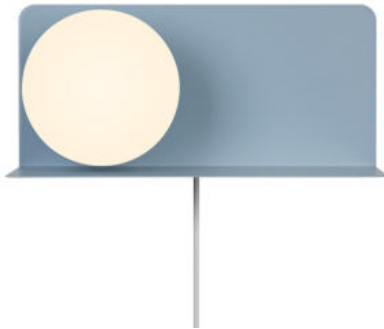

LILIBETH | WALL LIGHT | BLUE

2312931006

nordlux®

Voltage (V): 220-240 Volt
 IP degree: IP20
 Maximum bulb wattage (W): 25W
 Class (Class 1, Class 2, Class 3):
 Class 2 (Double isolated)
 Socket type: E14
 Switch placement: On the cable
 Parallel connection: False

Primary material: Metal
 Secondary material: Glass
 Colour of the cable: White
 Length of the cable (cm): 150
 Surface material of the cable:
 Plastic
 Is the cable replaceable: True
 Colour: Blue

Height (cm): 16
 Width (cm): 35
 Shade Diameter (cm): 15
 Length (cm): 35
 Mount directly into insulation:
 False

- Wall light and shelf in one
- The opal glass shade provides a soft, diffused light
- Perfect in the children's room

Lilibeth is a lamp and shelf in one elegant design. Place it next to your bed or in the hallway to hold important necessities such as your phone, book or keys. The opal white glass dome ensures a pleasant, diffused light. Also perfect as a bedside light for the children's room to make your little ones feel safe during the night.

The glass in this lamp is mouth-blown and has been individually hand crafted. Due to this unique process, air bubbles may appear in the glass and the thickness of the glass can also vary. This gives the glass its character and vivid appearance.