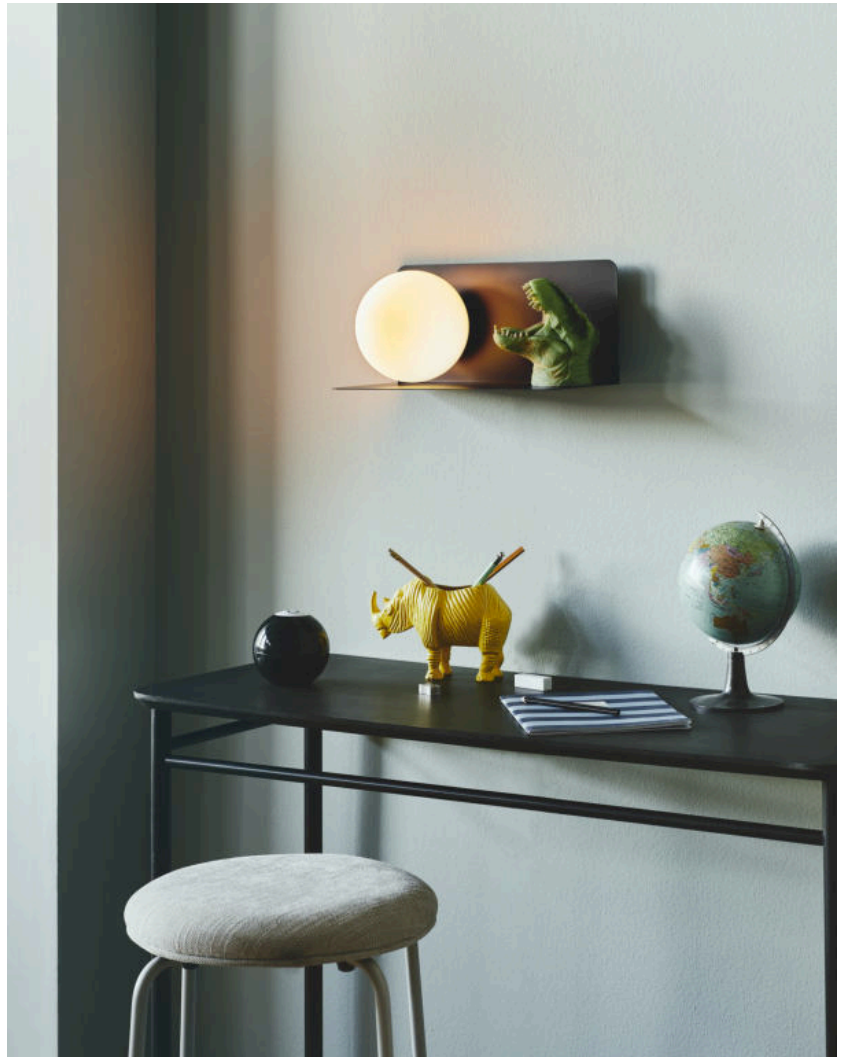

LILIBETH | WALL LIGHT | BLACK

2312931003

nordlux®

Voltage (V): 220-240 Volt
IP degree: IP20
Maximum bulb wattage (W): 25W
Class (Class 1, Class 2, Class 3):
Class 2 (Double isolated)
Socket type: E14
Switch placement: On the cable
Parallel connection: False

Primary material: Metal
Secondary material: Glass
Colour of the cable: Black
Length of the cable (cm): 150
Surface material of the cable:
Plastic
Is the cable replaceable: True
Colour: Black

Height (cm): 16
Width (cm): 35
Shade Diameter (cm): 15
Length (cm): 35
Mount directly into insulation:
False

EAN: 5704924016028
TUN: 2326319
Item Number: 2312931003

Pcs Per Master Carton: 3
Sales Box Height (cm): 36.5
Sales Box Width(cm): 20.5
Sales Box Depth (cm): 18.5
Sales Box Volume m³ : 0.0138
Product net weight (kg): 1.55

- Wall light and shelf in one • The opal glass shade provides a soft, diffused light
- Perfect in the children's room

Lilibeth is a lamp and shelf in one elegant design. Place it next to your bed or in the hallway to hold important necessities such as your phone, book or keys. The opal white glass dome ensures a pleasant, diffused light. Also perfect as a bedside light for the children's room to make your little ones feel safe during the night.

The glass in this lamp is mouth-blown and has been individually hand crafted. Due to this unique process, air bubbles may appear in the glass and the thickness of the glass can also vary. This gives the glass its character and vivid appearance.