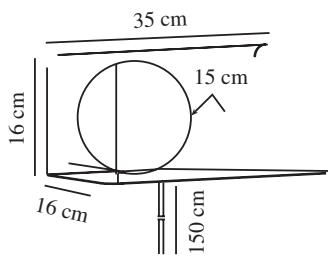

# nordlux®

Voltage (V): 220-240 Volt  
 IP degree: IP20  
 Maximum bulb wattage (W): 25W  
 Class (Class 1, Class 2, Class 3):  
 Class 2 (Double isolated)  
 Socket type: E14  
 Switch placement: On the cable  
 Parallel connection: False

Primary material: Metal  
 Secondary material: Glass  
 Colour of the cable: Black  
 Length of the cable (cm): 150  
 Surface material of the cable:  
 Plastic  
 Is the cable replaceable: True  
 Colour: Black

Height (cm): 16  
 Width (cm): 35  
 Shade Diameter (cm): 15  
 Length (cm): 35  
 Mount directly into insulation:  
 False

EAN: 5704924016028  
 TUN: 2326319  
 Item Number: 2312931003

Pcs Per Master Carton: 3  
 Sales Box Height (cm): 36.5  
 Sales Box Width(cm): 20.5  
 Sales Box Depth (cm): 18.5  
 Sales Box Volume m<sup>3</sup> : 0.0138  
 Product net weight (kg): 1.55