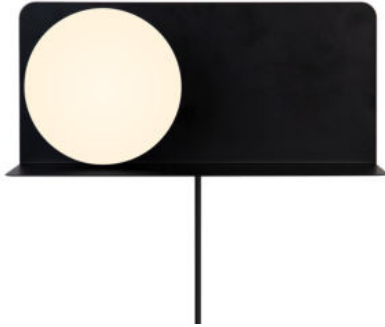

LILIBETH | WALL LIGHT | BLACK

2312931003

nordlux®

Voltage (V): 220-240 Volt
IP degree: IP20
Maximum bulb wattage (W): 25W
Class (Class 1, Class 2, Class 3):
Class 2 (Double isolated)
Socket type: E14
Switch placement: On the cable
Parallel connection: False

Primary material: Metal
Secondary material: Glass
Colour of the cable: Black
Length of the cable (cm): 150
Surface material of the cable:
Plastic
Is the cable replaceable: True
Colour: Black

Height (cm): 16
Width (cm): 35
Shade Diameter (cm): 15
Length (cm): 35
Mount directly into insulation:
False

EAN: 5704924016028
TUN: 2326319
Item Number: 2312931003

Pcs Per Master Carton: 3
Sales Box Height (cm): 36.5
Sales Box Width(cm): 20.5
Sales Box Depth (cm): 18.5
Sales Box Volume m³ : 0.0138
Product net weight (kg): 1.55

- Wall light and shelf in one • The opal glass shade provides a soft, diffused light
- Perfect in the children's room

Lilibeth is a lamp and shelf in one elegant design. Place it next to your bed or in the hallway to hold important necessities such as your phone, book or keys. The opal white glass dome ensures a pleasant, diffused light. Also perfect as a bedside light for the children's room to make your little ones feel safe during the night.

The glass in this lamp is mouth-blown and has been individually hand crafted. Due to this unique process, air bubbles may appear in the glass and the thickness of the glass can also vary. This gives the glass its character and vivid appearance.