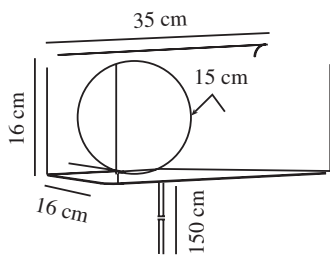

LILIBETH | WALL LIGHT | WHITE

2312931001

nordlux®

Voltage (V): 220-240 Volt
 IP degree: IP20
 Maximum bulb wattage (W): 25W
 Class (Class 1, Class 2, Class 3):
 Class 2 (Double isolated)
 Socket type: E14
 Switch placement: On the cable
 Parallel connection: False

Primary material: Metal
 Secondary material: Glass
 Colour of the cable: White
 Length of the cable (cm): 150
 Surface material of the cable:
 Plastic
 Is the cable replaceable: True
 Colour: White

Height (cm): 16
 Width (cm): 35
 Shade Diameter (cm): 15
 Length (cm): 35
 Mount directly into insulation:
 False

EAN: 5704924015991
 TUN: 2326315
 Item Number: 2312931001

Pcs Per Master Carton: 3
 Sales Box Height (cm): 36.5
 Sales Box Width(cm): 20.5
 Sales Box Depth (cm): 18.5
 Sales Box Volume m³ : 0.0138
 Product net weight (kg): 1.55