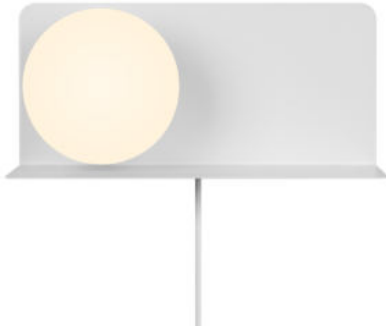

LILIBETH | WALL LIGHT | WHITE

2312931001

nordlux®

Voltage (V): 220-240 Volt
 IP degree: IP20
 Maximum bulb wattage (W): 25W
 Class (Class 1, Class 2, Class 3):
 Class 2 (Double isolated)
 Socket type: E14
 Switch placement: On the cable
 Parallel connection: False

Primary material: Metal
 Secondary material: Glass
 Colour of the cable: White
 Length of the cable (cm): 150
 Surface material of the cable:
 Plastic
 Is the cable replaceable: True
 Colour: White

Height (cm): 16
 Width (cm): 35
 Shade Diameter (cm): 15
 Length (cm): 35
 Mount directly into insulation:
 False

- Wall light and shelf in one • The opal glass shade provides a soft, diffused light
- Perfect in the children's room

Lilibeth is a lamp and shelf in one elegant design. Place it next to your bed or in the hallway to hold important necessities such as your phone, book or keys. The opal white glass dome ensures a pleasant, diffused light. Also perfect as a bedside light for the children's room to make your little ones feel safe during the night.

The glass in this lamp is mouth-blown and has been individually hand crafted. Due to this unique process, air bubbles may appear in the glass and the thickness of the glass can also vary. This gives the glass its character and vivid appearance.