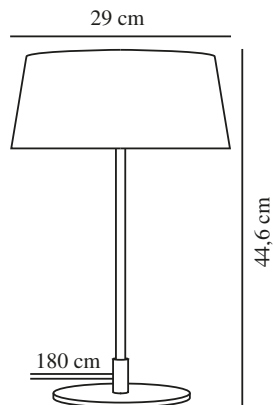

CLASI | TABLE LAMP | BLACK

2312645003

nordlux®

Voltage (V): 220-240 Volt
 IP degree: IP20
 Maximum bulb wattage (W):
 3x10W
 Class (Class 1, Class 2, Class 3):
 Class 2 (Double isolated)
 Socket type: E14
 Switch placement: On the cable
 Parallel connection: False

Primary material: Metal
 Secondary material: Plastic
 Colour of the cable: Black
 Length of the cable (cm): 180
 Surface material of the cable:
 Textile
 Is the cable replaceable: False
 Colour: Black

Height (cm): 44.6
 Width (cm): 29
 Tube Diameter (cm): 1.35
 Shade Diameter (cm): 29
 Outdoor base dimension (cm): 18
 Length (cm): 29

EAN: 5704924015946
 TUN: 2326255
 Item Number: 2312645003
 Pcs Per Master Carton: 3

Sales Box Height (cm): 18.5
 Sales Box Width(cm): 32.5
 Sales Box Depth (cm): 32.5
 Sales Box Volume m³ : 0.0195
 Product net weight (kg): 2.6

• **Classic and elegant design** • **Elegant diffuser at both the top and bottom for a glare-free light**