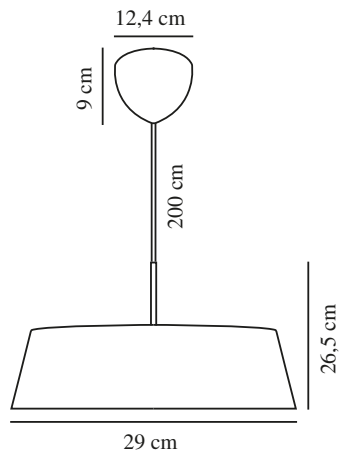

**CLASI 45 | PENDANT | BLACK**

2312623003

**nordlux®**

Voltage (V): 220-240 Volt  
 IP degree: IP20  
 Maximum bulb wattage (W):  
 3x15W  
 Class (Class 1, Class 2, Class 3):  
 Class 2 (Double isolated)  
 Socket type: E14  
 Parallel connection: False

Primary material: Metal  
 Secondary material: Plastic  
 Colour of the cable: Black  
 Length of the cable (cm): 200  
 Surface material of the cable:  
 Textile  
 Is the cable replaceable: False  
 Colour: Black

Height (cm): 26.5  
 Width (cm): 45  
 Tube Diameter (cm): 1.35  
 Shade Diameter (cm): 45  
 EAN: 5704924015939  
 TUN: 2326279  
 Item Number: 2312623003  
 Pcs Per Master Carton: 2

Sales Box Height (cm): 16.5  
 Sales Box Width(cm): 48.5  
 Sales Box Depth (cm): 48.5  
 Sales Box Volume m<sup>3</sup> : 0.0388  
 Product net weight (kg): 4