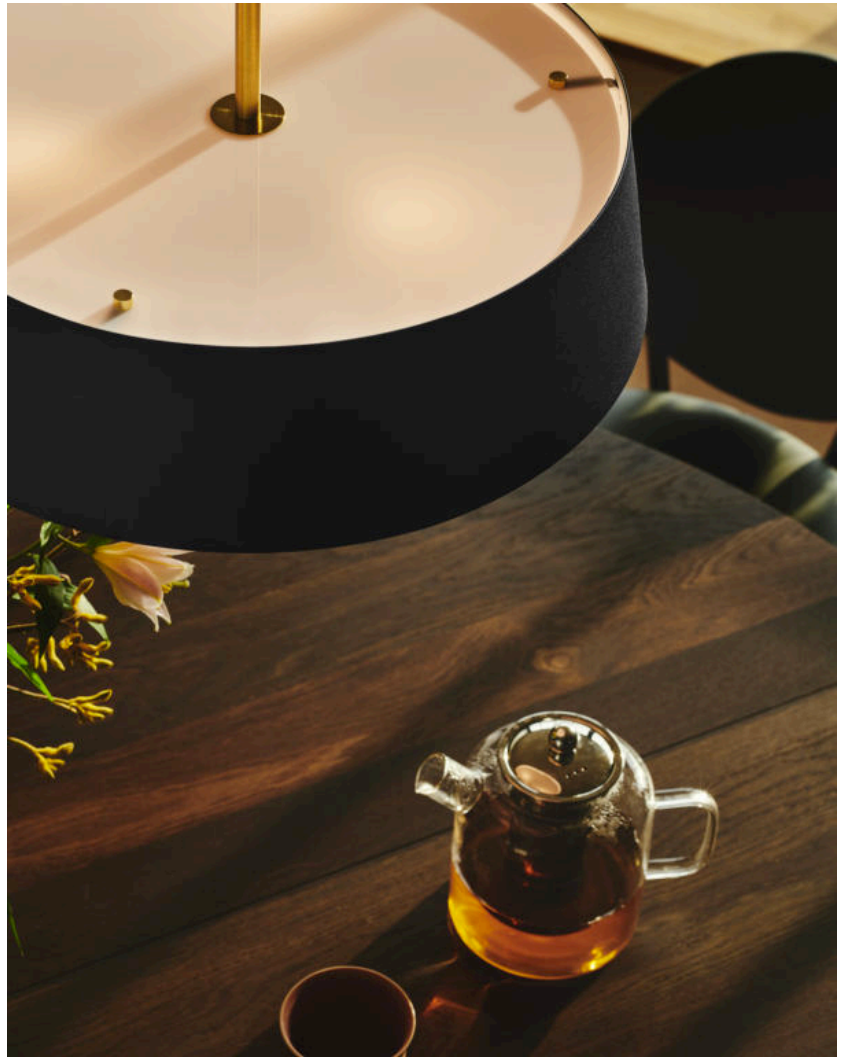

CLASI 45 | PENDANT | BLACK

2312623003

nordlux®

Voltage (V): 220-240 Volt
IP degree: IP20
Maximum bulb wattage (W):
3x15W
Class (Class 1, Class 2, Class 3):
Class 2 (Double isolated)
Socket type: E14
Parallel connection: False

Primary material: Metal
Secondary material: Plastic
Colour of the cable: Black
Length of the cable (cm): 200
Surface material of the cable:
Textile
Is the cable replaceable: False
Colour: Black

Height (cm): 26.5
Width (cm): 45
Tube Diameter (cm): 1.35
Shade Diameter (cm): 45
EAN: 5704924015939
TUN: 2326279
Item Number: 2312623003
Pcs Per Master Carton: 2

Sales Box Height (cm): 16.5
Sales Box Width(cm): 48.5
Sales Box Depth (cm): 48.5
Sales Box Volume m³ : 0.0388
Product net weight (kg): 4

- Classic and elegant design
- Elegant diffuser at both the top and bottom for a glare-free light

Clasi is a modern take on a classic lighting design. The black metal shade is an interesting contrast to the lightweight brass suspension. The wide shade provides you with a wide field of light, and diffusers at both the top and bottom ensure a pleasant, glare-free light.