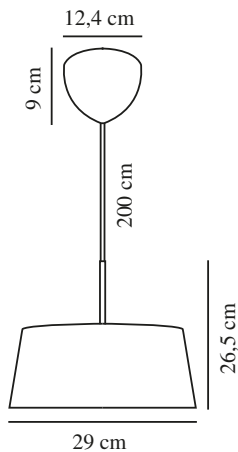

**CLASI 30 | PENDANT | BLACK**

2312603003

**nordlux®**

Voltage (V): 220-240 Volt  
 IP degree: IP20  
 Maximum bulb wattage (W):  
 3x10W  
 Class (Class 1, Class 2, Class 3):  
 Class 2 (Double isolated)  
 Socket type: E14  
 Parallel connection: False

Primary material: Metal  
 Secondary material: Plastic  
 Colour of the cable: Black  
 Length of the cable (cm): 200  
 Surface material of the cable:  
 Textile  
 Is the cable replaceable: False  
 Colour: Black

Height (cm): 26.5  
 Width (cm): 29  
 Tube Diameter (cm): 1.35  
 Shade Diameter (cm): 29  
 Length (cm): 29

EAN: 5704924015922  
 TUN: 2326278  
 Item Number: 2312603003  
 Pcs Per Master Carton: 3

Sales Box Height (cm): 16.5  
 Sales Box Width(cm): 32.5  
 Sales Box Depth (cm): 32.5  
 Sales Box Volume m³ : 0.0174  
 Product net weight (kg): 1.6