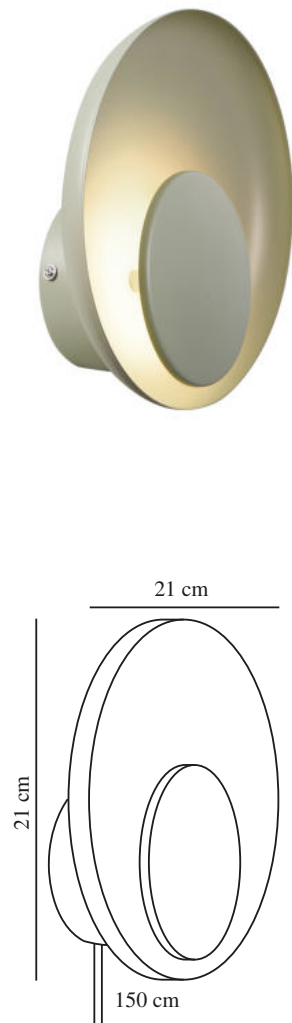

MARSI | WALL LIGHT | DUSTY GREEN

2312351023

nordlux®

Voltage (V): 220-240 Volt
 IP degree: IP20
 Class (Class 1, Class 2, Class 3):
 Class 2 (Double isolated)
 Socket type: LED Module
 Switch placement: On the cable
 Parallel connection: False

Primary material: Metal
 Secondary material: PMMA
 Colour of the cable: Black
 Length of the cable (cm): 150
 Surface material of the cable:
 Textile
 Is the cable replaceable: True
 Colour: Dusty green

Height (cm): 21
 Width (cm): 21
 Shade Diameter (cm): 21
 Length (cm): 21
 Mount directly into insulation:
 False

EAN: 5704924015830
 TUN: 2326336
 Item Number: 2312351023

Pcs Per Master Carton: 3
 Sales Box Height (cm): 22
 Sales Box Width (cm): 8
 Sales Box Depth (cm): 22
 Sales Box Volume m³ : 0.0039
 Product net weight (kg): 0.5

Brightness of light (Lumen): 110
 Colour temperature (Kelvin): 3000
 Ra-value : 80
 Lifetime (hours): 20000
 Energy class: E
 Actual watt (W): 7

- **Elegant design providing a soft, diffused light • 3-step Moodmaker™ dimming on cable**
- **5-year LED guarantee**