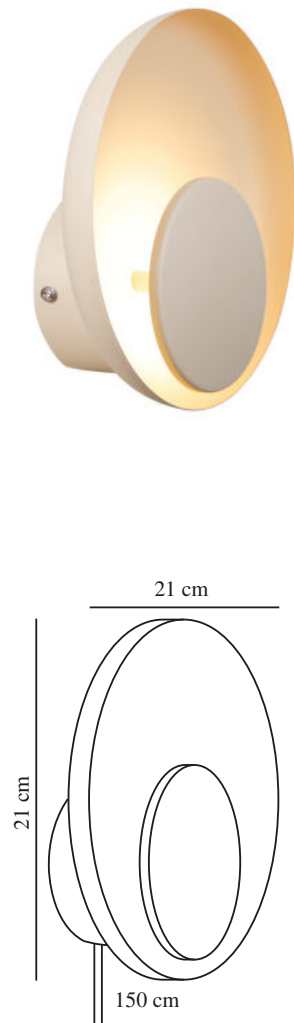

MARSI | WALL LIGHT | BEIGE

2312351009

nordlux®

Voltage (V): 220-240 Volt
 IP degree: IP20
 Class (Class 1, Class 2, Class 3):
 Class 2 (Double isolated)
 Socket type: LED Module
 Switch placement: On the cable
 Parallel connection: False

Primary material: Metal
 Secondary material: PMMA
 Colour of the cable: Black
 Length of the cable (cm): 150
 Surface material of the cable:
 Textile
 Is the cable replaceable: True
 Colour: Beige

Height (cm): 21
 Width (cm): 21
 Shade Diameter (cm): 21
 Length (cm): 21
 Mount directly into insulation:
 False

Brightness of light (Lumen): 160
 Colour temperature (Kelvin): 3000
 Ra-value : 80
 Lifetime (hours): 20000
 Energy class: E
 Actual watt (W): 7

- Elegant design providing a soft, diffused light • 3-step Moodmaker™ dimming on cable
- 5-year LED guarantee

Marsi is a small wall light that consists of two perfectly round shades. The light is reflected onto the back shade, creating a cosy and diffused light. Dim the light in three steps with the built-in Moodmaker™ function by flipping the switch on the cable.