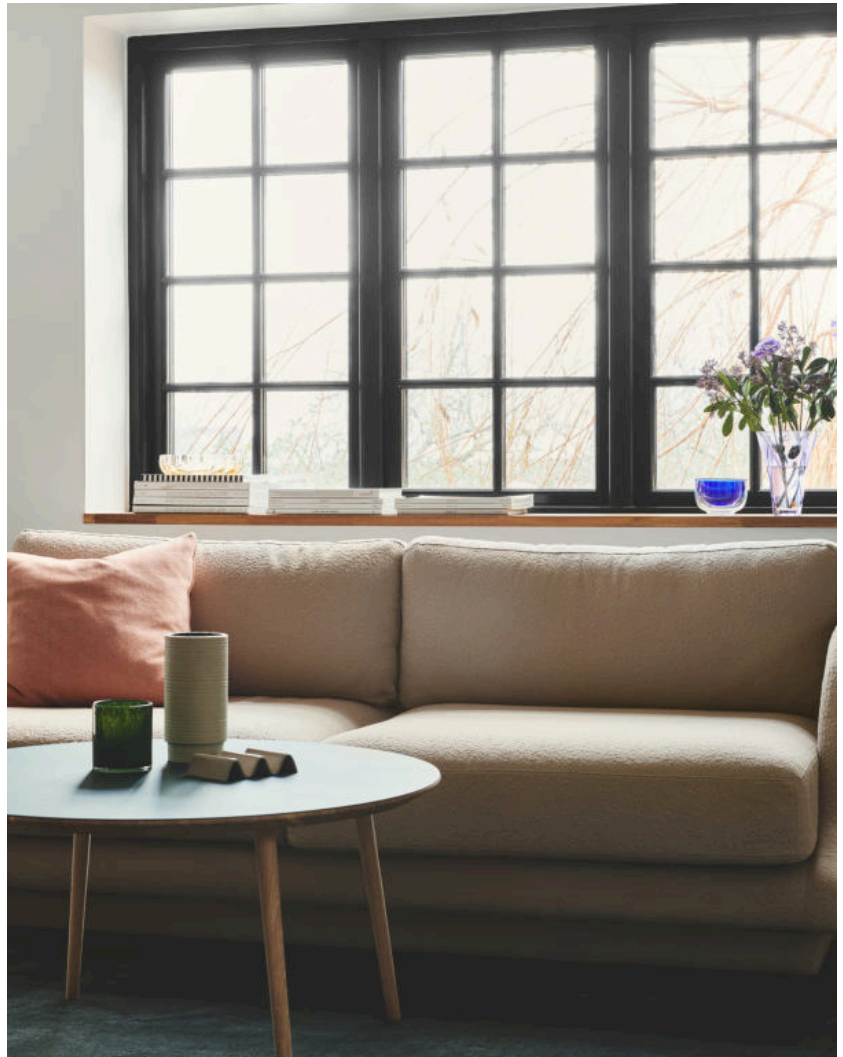

ARILD | FLOOR LAMP | BLACK

2312324003

nordlux®

Voltage (V): 220-240 Volt
IP degree: IP20
Maximum bulb wattage (W): 40W
Class (Class 1, Class 2, Class 3):
Class 2 (Double isolated)
Socket type: E14
Switch placement: On the cable
Parallel connection: False

Primary material: Metal
Secondary material: Glass
Colour of the cable: Black
Length of the cable (cm): 180
Surface material of the cable:
Textile
Is the cable replaceable: False
Colour: Black

Height (cm): 140
Width (cm): 31
Tube Diameter (cm): 1.56
Shade Diameter (cm): 9.3
Outdoor base dimension (cm):
24.7
Length (cm): 31
Mount directly into insulation:
False
Turning Angle (°): 355

EAN: 5704924015793
TUN: 2326256

Item Number: 2312324003
Pcs Per Master Carton: 3
Sales Box Height (cm): 52
Sales Box Width(cm): 15
Sales Box Depth (cm): 27
Sales Box Volume m³ : 0.0211
Product net weight (kg): 3.1

- Contemporary style with a touch of industrial detail • Elegant mix of glass, brownish brass and matte black
- Adjustable lamp heads for a directional light

Arild is a series of lights in a modern design with an industrial touch. The white, round, matte opal glass shade is elegantly complimented by brownish brass details. You can easily adjust the lamp heads for a directional light.

The glass in this lamp is mouth-blown and has been individually hand crafted. Due to this unique process, air bubbles may appear in the glass and the thickness of the glass can also vary. This gives the glass its character and vivid appearance.