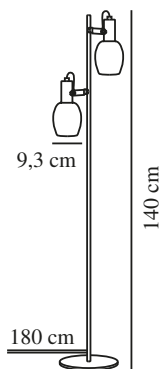

ARILD | FLOOR LAMP | BLACK

2312324003

nordlux®

Voltage (V): 220-240 Volt
 IP degree: IP20
 Maximum bulb wattage (W): 40W
 Class (Class 1, Class 2, Class 3):
 Class 2 (Double isolated)
 Socket type: E14
 Switch placement: On the cable
 Parallel connection: False

Primary material: Metal
 Secondary material: Glass
 Colour of the cable: Black
 Length of the cable (cm): 180
 Surface material of the cable:
 Textile
 Is the cable replaceable: False
 Colour: Black

Height (cm): 140
 Width (cm): 31
 Tube Diameter (cm): 1.56
 Shade Diameter (cm): 9.3
 Outdoor base dimension (cm):
 24.7
 Length (cm): 31
 Mount directly into insulation:
 False
 Turning Angle (°): 355

EAN: 5704924015793
 TUN: 2326256

Item Number: 2312324003
 Pcs Per Master Carton: 3
 Sales Box Height (cm): 52
 Sales Box Width(cm): 15
 Sales Box Depth (cm): 27
 Sales Box Volume m³ : 0.0211
 Product net weight (kg): 3.1