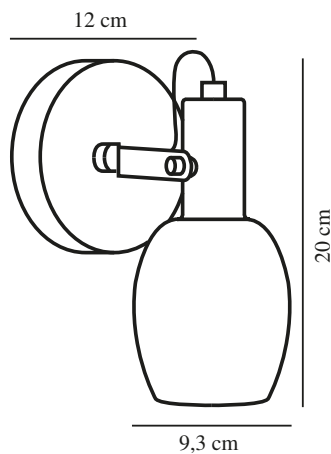

ARILD | WALL LIGHT | BLACK

2312291003

nordlux®

Voltage (V): 220-240 Volt
 IP degree: IP20
 Maximum bulb wattage (W): 40W
 Class (Class 1, Class 2, Class 3):
 Class 2 (Double isolated)
 Socket type: E14
 Switch placement: On the cable
 Parallel connection: False

Primary material: Metal
 Secondary material: Glass
 Colour of the cable: Black
 Length of the cable (cm): 150
 Surface material of the cable:
 Textile
 Is the cable replaceable: True
 Colour: Black

Height (cm): 20
 Width (cm): 12
 Shade Diameter (cm): 9.3
 Length (cm): 12
 Mount directly into insulation:
 False
 Turning Angle (°): 355

EAN: 5704924015779
 TUN: 2326289
 Item Number: 2312291003

Pcs Per Master Carton: 3
 Sales Box Height (cm): 15
 Sales Box Width(cm): 18
 Sales Box Depth (cm): 13
 Sales Box Volume m³ : 0.0035
 Product net weight (kg): 0.45