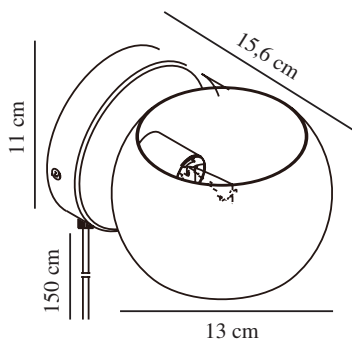

BELIR | WALL LIGHT | DUSTY GREEN

2312201023

nordlux®

Voltage (V): 220-240 Volt
 IP degree: IP20
 Maximum bulb wattage (W): 5W
 Class (Class 1, Class 2, Class 3):
 Class 2 (Double isolated)
 Socket type: G9
 Switch placement: On the cable
 Parallel connection: False

Primary material: Metal
 Secondary material: Plastic
 Colour of the cable: White
 Length of the cable (cm): 150
 Surface material of the cable:
 Plastic
 Is the cable replaceable: True
 Colour: Dusty green

Height (cm): 11
 Width (cm): 15.6
 Shade Diameter (cm): 13
 Outdoor base dimension (cm): 11
 Mount directly into insulation:
 False
 Turning Angle (°): 320

EAN: 5704924015717
 TUN: 2326297
 Item Number: 2312201023

Pcs Per Master Carton: 3
 Sales Box Height (cm): 17
 Sales Box Width(cm): 14
 Sales Box Depth (cm): 12
 Sales Box Volume m³ : 0.0029
 Product net weight (kg): 0.36

- Lights both up and down • Turnable shade (360°)
- Create interest by using more lamps that all point in different directions