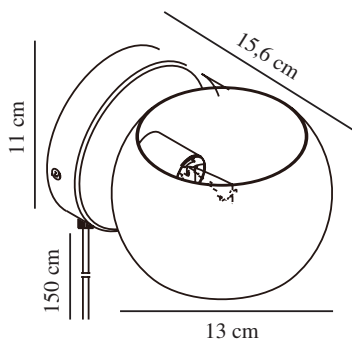

BELIR | WALL LIGHT | BROWN

2312201018

nordlux®

Voltage (V): 220-240 Volt
 IP degree: IP20
 Maximum bulb wattage (W): 5W
 Class (Class 1, Class 2, Class 3):
 Class 2 (Double isolated)
 Socket type: G9
 Switch placement: On the cable
 Parallel connection: False

Primary material: Metal
 Secondary material: Plastic
 Colour of the cable: White
 Length of the cable (cm): 150
 Surface material of the cable:
 Plastic
 Is the cable replaceable: True
 Colour: Brown

Height (cm): 11
 Width (cm): 15.6
 Shade Diameter (cm): 13
 Outdoor base dimension (cm): 11
 Mount directly into insulation:
 False
 Turning Angle (°): 320

EAN: 5704924015724
 TUN: 2326292
 Item Number: 2312201018

Pcs Per Master Carton: 3
 Sales Box Height (cm): 17
 Sales Box Width (cm): 14
 Sales Box Depth (cm): 12
 Sales Box Volume m³ : 0.0029
 Product net weight (kg): 0.36