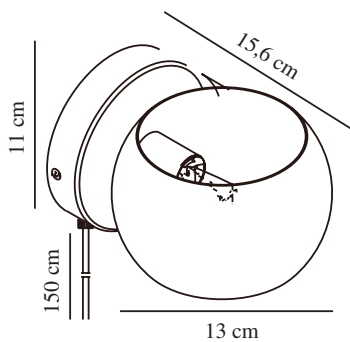

**BELIR | WALL LIGHT | BLACK**

2312201003

**nordlux®**

Voltage (V): 220-240 Volt  
 IP degree: IP20  
 Maximum bulb wattage (W): 5W  
 Class (Class 1, Class 2, Class 3):  
 Class 2 (Double isolated)  
 Socket type: G9  
 Switch placement: On the cable  
 Parallel connection: False

Primary material: Metal  
 Secondary material: Plastic  
 Colour of the cable: Black  
 Length of the cable (cm): 150  
 Surface material of the cable:  
 Plastic  
 Is the cable replaceable: True  
 Colour: Black

Height (cm): 11  
 Width (cm): 15.6  
 Shade Diameter (cm): 13  
 Outdoor base dimension (cm): 11  
 Mount directly into insulation:  
 False  
 Turning Angle (°): 320

EAN: 5704924015694  
 TUN: 2326294  
 Item Number: 2312201003

Pcs Per Master Carton: 3  
 Sales Box Height (cm): 17  
 Sales Box Width(cm): 14  
 Sales Box Depth (cm): 12  
 Sales Box Volume m<sup>3</sup> : 0.0029  
 Product net weight (kg): 0.36

- Lights both up and down • Turnable shade (360°)
- Create interest by using more lamps that all point in different directions