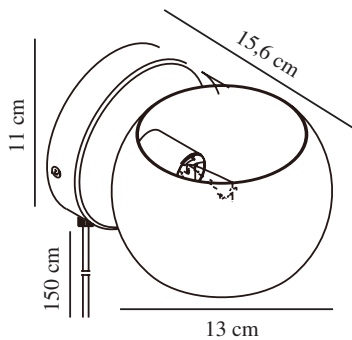

BELIR | WALL LIGHT | WHITE

2312201001

nordlux®

Voltage (V): 220-240 Volt
 IP degree: IP20
 Maximum bulb wattage (W): 5W
 Class (Class 1, Class 2, Class 3):
 Class 2 (Double isolated)
 Socket type: G9
 Switch placement: On the cable
 Parallel connection: False

Primary material: Metal
 Secondary material: Plastic
 Colour of the cable: White
 Length of the cable (cm): 150
 Surface material of the cable:
 Plastic
 Is the cable replaceable: True
 Colour: White

Height (cm): 11
 Width (cm): 15.6
 Shade Diameter (cm): 13
 Outdoor base dimension (cm): 11
 Mount directly into insulation:
 False
 Turning Angle (°): 320

EAN: 5704924015700
 TUN: 2326291
 Item Number: 2312201001

Pcs Per Master Carton: 3
 Sales Box Height (cm): 17
 Sales Box Width(cm): 14
 Sales Box Depth (cm): 12
 Sales Box Volume m³ : 0.0029
 Product net weight (kg): 0.36