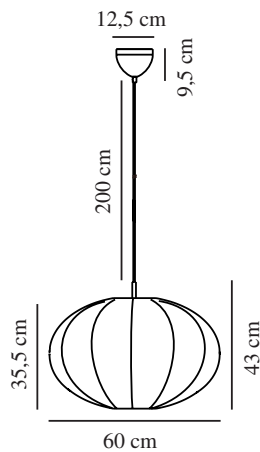

AERON 60 | PENDANT | WHITE

2312173001

nordlux®

Voltage (V): 220-240 Volt
 IP degree: IP20
 Maximum bulb wattage (W): 40W
 Class (Class 1, Class 2, Class 3):
 Class 2 (Double isolated)
 Socket type: E27
 Parallel connection: False

Primary material: Textile
 Secondary material: Metal
 Colour of the cable: White
 Length of the cable (cm): 200
 Surface material of the cable:
 Plastic
 Is the cable replaceable: False
 Colour: White

Height (cm): 43
 Width (cm): 60
 Shade Diameter (cm): 60
 Length (cm): 60
 Mount directly into insulation:
 False

EAN: 5704924015687
 TUN: 2326249
 Item Number: 2312173001

Pcs Per Master Carton: 3
 Sales Box Height (cm): 37
 Sales Box Width(cm): 29
 Sales Box Depth (cm): 13
 Sales Box Volume m³ : 0.0139
 Product net weight (kg): 0.98