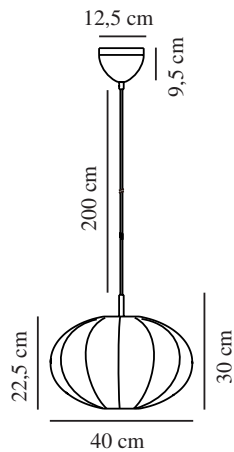

**AERON 40 | PENDANT | WHITE**

2312153001

**nordlux®**

Voltage (V): 220-240 Volt  
 IP degree: IP20  
 Maximum bulb wattage (W): 40W  
 Class (Class 1, Class 2, Class 3):  
 Class 2 (Double isolated)  
 Socket type: E27  
 Parallel connection: False

Primary material: Textile  
 Secondary material: Metal  
 Colour of the cable: White  
 Length of the cable (cm): 200  
 Surface material of the cable:  
 Plastic  
 Is the cable replaceable: False  
 Colour: White

Height (cm): 30  
 Width (cm): 40  
 Shade Diameter (cm): 40  
 Length (cm): 40  
 Mount directly into insulation:  
 False

EAN: 5704924015670  
 TUN: 2326248  
 Item Number: 2312153001

Pcs Per Master Carton: 3  
 Sales Box Height (cm): 25  
 Sales Box Width(cm): 18.5  
 Sales Box Depth (cm): 13  
 Sales Box Volume m<sup>3</sup> : 0.006  
 Product net weight (kg): 0.72