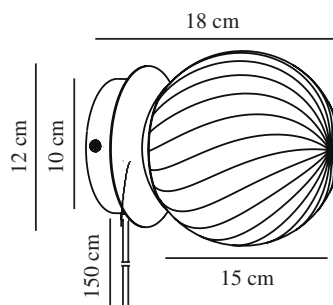

**CHISELL | WALL LIGHT | BRASS**

2312111035

**nordlux®**

Voltage (V): 220-240 Volt  
 IP degree: IP20  
 Maximum bulb wattage (W): 25W  
 Class (Class 1, Class 2, Class 3):  
 Class 2 (Double isolated)  
 Socket type: E14  
 Switch placement: On the cable  
 Parallel connection: False

Primary material: Metal  
 Secondary material: Glass  
 Colour of the cable: White  
 Length of the cable (cm): 150  
 Surface material of the cable:  
 Plastic  
 Is the cable replaceable: True  
 Colour: Brass

Height (cm): 15  
 Width (cm): 18  
 Shade Diameter (cm): 15  
 Outdoor base dimension (cm): 10  
 Length (cm): 18  
 Mount directly into insulation:  
 False

EAN: 5704924015663  
 TUN: 2326301  
 Item Number: 2312111035

Pcs Per Master Carton: 3  
 Sales Box Height (cm): 22  
 Sales Box Width(cm): 17  
 Sales Box Depth (cm): 17  
 Sales Box Volume m<sup>3</sup> : 0.0064  
 Product net weight (kg): 0.72

• Glamorous Art Deco style • The swirled glass dome provides a beautiful light effect