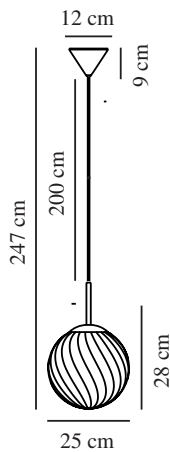

CHISELL 25 | PENDANT | BRASS

2312073035

nordlux®

Voltage (V): 220-240 Volt
 IP degree: IP20
 Maximum bulb wattage (W): 40W
 Class (Class 1, Class 2, Class 3):
 Class 2 (Double isolated)
 Socket type: E27
 Parallel connection: False

Primary material: Metal
 Secondary material: Glass
 Colour of the cable: White
 Length of the cable (cm): 200
 Surface material of the cable:
 Textile
 Is the cable replaceable: False
 Colour: Brass

Height (cm): 38
 Width (cm): 25
 Shade Diameter (cm): 25
 Length (cm): 25
 Mount directly into insulation:
 False

EAN: 5704924015656
 TUN: 2326277
 Item Number: 2312073035

Pcs Per Master Carton: 3
 Sales Box Height (cm): 32
 Sales Box Width (cm): 30
 Sales Box Depth (cm): 30
 Sales Box Volume m³ : 0.0288
 Product net weight (kg): 1.37