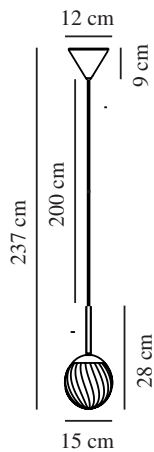

**CHISELL 15 | PENDANT | BRASS**

2312053035

**nordlux®**

Voltage (V): 220-240 Volt  
 IP degree: IP20  
 Maximum bulb wattage (W): 25W  
 Class (Class 1, Class 2, Class 3):  
 Class 2 (Double isolated)  
 Socket type: E14  
 Parallel connection: False

Primary material: Metal  
 Secondary material: Glass  
 Colour of the cable: White  
 Length of the cable (cm): 200  
 Surface material of the cable:  
 Textile  
 Is the cable replaceable: False  
 Colour: Brass

Height (cm): 28  
 Width (cm): 15  
 Shade Diameter (cm): 15  
 Length (cm): 15  
 Mount directly into insulation:  
 False

EAN: 5704924015649  
 TUN: 2326276  
 Item Number: 2312053035

Pcs Per Master Carton: 3  
 Sales Box Height (cm): 22  
 Sales Box Width(cm): 17  
 Sales Box Depth (cm): 17  
 Sales Box Volume m<sup>3</sup> : 0.0064  
 Product net weight (kg): 0.66