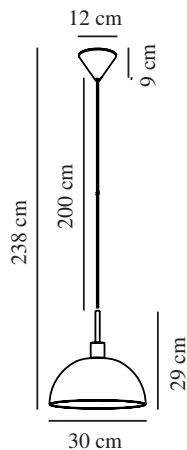

ELLEN 30 | PENDANT | OPAL WHITE

2312003001

nordlux®

Voltage (V): 220-240 Volt
 IP degree: IP20
 Maximum bulb wattage (W): 40W
 Class (Class 1, Class 2, Class 3):
 Class 2 (Double isolated)
 Socket type: E27
 Parallel connection: False

Primary material: Glass
 Secondary material: Metal
 Colour of the cable: White
 Length of the cable (cm): 200
 Surface material of the cable:
 Plastic
 Is the cable replaceable: False
 Colour: Opal white

Height (cm): 29
 Width (cm): 30
 Shade Diameter (cm): 30
 Length (cm): 30
 Mount directly into insulation:
 False

EAN: 5704924015632
 TUN: 2326280
 Item Number: 2312003001

Pcs Per Master Carton: 3
 Sales Box Height (cm): 34
 Sales Box Width(cm): 34
 Sales Box Depth (cm): 19
 Sales Box Volume m³ : 0.022
 Product net weight (kg): 1.25