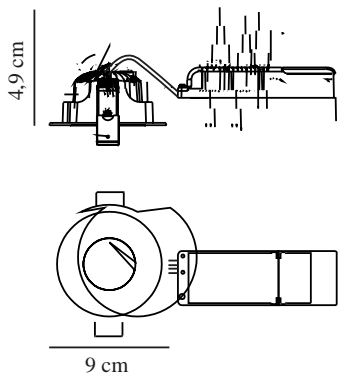

ALBRIC | DOWNLIGHT | BLACK

2310340003

nordlux®