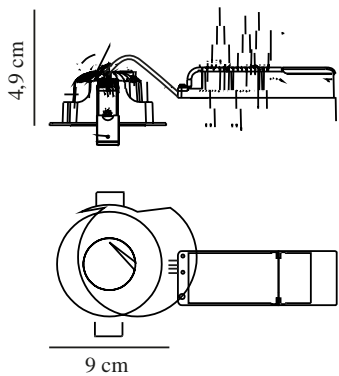

# ALBRIC | DOWNLIGHT | WHITE

2310340001

**nordlux**<sup>®</sup>

Voltage (V): 220-240 Volt  
 IP degree: IP44  
 Class (Class 1, Class 2, Class 3):  
 Class 2 (Double isolated)  
 Socket type: LED Module  
 Parallel connection: True

Primary material: Aluminium  
 Secondary material: Plastic  
 Colour of the cable: Black  
 Length of the cable (cm): 24  
 Surface material of the cable:  
 Plastic  
 Is the cable replaceable: False  
 Colour: White

Height (cm): 4.9  
 Mount directly into insulation: True  
 EAN: 5704924016141  
 TUN: 2326250  
 Item Number: 2310340001

Pcs Per Master Carton: 6  
 Sales Box Height (cm): 7.5  
 Sales Box Width(cm): 13.5  
 Sales Box Depth (cm): 11.5  
 Sales Box Volume m<sup>3</sup> : 0.0012  
 Product net weight (kg): 0.259

Brightness of light (Lumen): 620  
 Colour temperature (Kelvin): 2700  
 Ra-value : 90  
 Lifetime (hours): 40000  
 Beam angle (°) : 38  
 Candela (cd) (for directional lamp only): 1320  
 Actual watt (W): 8