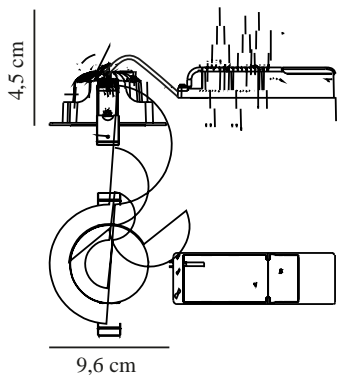

ALIKI | DOWNLIGHT | WHITE

2310320001

nordlux®

Voltage (V): 220-240 Volt
IP degree: IP44
Class (Class 1, Class 2, Class 3):
Class 2 (Double isolated)
Socket type: LED Module
Parallel connection: True

Primary material: Aluminium
Secondary material: Plastic
Colour of the cable: Black
Length of the cable (cm): 24
Surface material of the cable:
Plastic
Is the cable replaceable: False
Colour: White

Height (cm): 4.5
Mount directly into insulation: True
Tilt Angle (°): 20
EAN: 5704924016134
TUN: 2326251
Item Number: 2310320001

Pcs Per Master Carton: 6
Sales Box Height (cm): 7.5
Sales Box Width(cm): 13.5
Sales Box Depth (cm): 11.5
Sales Box Volume m³ : 0.0012
Product net weight (kg): 0.29

Brightness of light (Lumen): 600
Colour temperature (Kelvin): 2700
Ra-value : 90
Lifetime (hours): 40000
Beam angle (°) : 38
Candela (cd) (for directional lamp only): 1290
Energy class: F
Actual watt (W): 8

- Suitable for the bathroom (IP44) • Long LED lifespan (40,000 hours) • Natural light (RA90)
- Directional light (20° tilt) • Can be mounted directly into insulation • 5-year LED guarantee

Nordlux
2310320001

A	▶
B	▶
C	▶
D	▶
E	▶
F	▶
G	▶

F

8
kWh/1000h

2019/2015

Alike is a downlight with integrated LED that provides a pleasant, natural light. With a high IP rating (IP44) making it perfect for the bathroom and a long lifetime of 40,000 hours. The light can be tilted in whichever direction you choose.