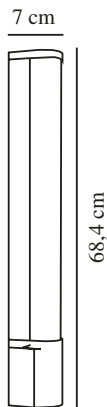

**MALAIKA 68 | WALL LIGHT | BLACK**

2310221003

**nordlux®**

Voltage (V): 230 Volt  
 IP degree: IP44  
 Class (Class 1, Class 2, Class 3):  
 Class 1 (Earth contact)  
 Socket type: LED Module  
 Switch placement: On the fixture  
 Parallel connection: False

Primary material: Aluminium  
 Secondary material: Plastic  
 Colour: Black

Height (cm): 7  
 Width (cm): 5.5  
 Length (cm): 68.4  
 Projection (cm): 5.5  
 Tilt Angle (°): 0  
 Turning Angle (°): 0

EAN: 5704924016073  
 TUN: 2326327  
 Item Number: 2310221003  
 Pcs Per Master Carton: 6  
 Sales Box Height (cm): 8.5

Sales Box Width(cm): 70  
 Sales Box Depth (cm): 7  
 Sales Box Volume m<sup>3</sup> : 0.0042  
 Product net weight (kg): 0.65

Brightness of light (Lumen): 1200  
 Colour temperature (Kelvin): 3000  
 Ra-value : 80  
 Lifetime (hours): 20000  
 Energy class: E  
 Actual watt (W): 15

- Suitable for the bathroom (IP44) • Built-in power outlet
- On/off switch on fixture • 5-year LED guarantee

Malaika is the perfect light to place next to your bathroom mirror. Malaika provides a practical light for shaving or getting ready and the built-in power outlet makes it easy to plug in a shaver, hair dryer or phone charger.