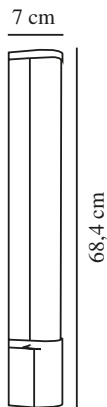

MALAIKA 68 | WALL LIGHT | WHITE

2310221001

nordlux®

Voltage (V): 230 Volt
 IP degree: IP44
 Class (Class 1, Class 2, Class 3):
 Class 1 (Earth contact)
 Socket type: LED Module
 Switch placement: On the fixture
 Parallel connection: False

Primary material: Aluminium
 Secondary material: Plastic
 Colour: White

Height (cm): 7
 Width (cm): 5.5
 Length (cm): 68.4
 Projection (cm): 5.5
 Tilt Angle (°): 0
 Turning Angle (°): 0

EAN: 5704924016080
 TUN: 2326325
 Item Number: 2310221001
 Pcs Per Master Carton: 6
 Sales Box Height (cm): 8.5

Sales Box Width(cm): 70
 Sales Box Depth (cm): 7
 Sales Box Volume m³ : 0.0042
 Product net weight (kg): 0.65

Brightness of light (Lumen): 1350
 Colour temperature (Kelvin): 3000
 Ra-value : 80
 Lifetime (hours): 20000
 Energy class: E
 Actual watt (W): 15

- Suitable for the bathroom (IP44) • Built-in power outlet
- On/off switch on fixture • 5-year LED guarantee

Malaika is the perfect light to place next to your bathroom mirror. Malaika provides a practical light for shaving or getting ready and the built-in power outlet makes it easy to plug in a shaver, hair dryer or phone charger.