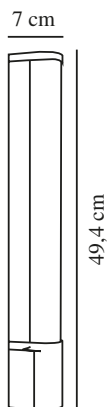

MALAIKA 49 | WALL LIGHT | BLACK

2310201003

nordlux®

Voltage (V): 230 Volt
 IP degree: IP44
 Class (Class 1, Class 2, Class 3):
 Class 1 (Earth contact)
 Socket type: LED Module
 Switch placement: On the fixture
 Parallel connection: False

Primary material: Aluminium
 Secondary material: Plastic
 Colour: Black

Height (cm): 7
 Width (cm): 5.5
 Length (cm): 49.4
 Projection (cm): 5.5
 Tilt Angle (°): 0
 Turning Angle (°): 0

EAN: 5704924016066
 TUN: 2326323
 Item Number: 2310201003
 Pcs Per Master Carton: 6
 Sales Box Height (cm): 8.5

Sales Box Width(cm): 51
 Sales Box Depth (cm): 7
 Sales Box Volume m³ : 0.003
 Product net weight (kg): 0.5

Brightness of light (Lumen): 540
 Colour temperature (Kelvin): 3000
 Ra-value : 80
 Lifetime (hours): 20000
 Energy class: E
 Actual watt (W): 6

- Suitable for the bathroom (IP44) • Built-in power outlet
- On/off switch on fixture • 5-year LED guarantee

Malaika is the perfect light to place next to your bathroom mirror. Malaika provides a practical light for shaving or getting ready and the built-in power outlet makes it easy to plug in a shaver, hair dryer or phone charger.