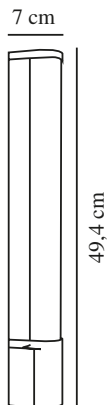

MALAIKA 49 | WALL LIGHT | WHITE

2310201001

nordlux®

Voltage (V): 230 Volt
 IP degree: IP44
 Class (Class 1, Class 2, Class 3):
 Class 1 (Earth contact)
 Socket type: LED Module
 Switch placement: On the fixture
 Parallel connection: False

Primary material: Aluminium
 Secondary material: Plastic
 Colour: White

Height (cm): 7
 Width (cm): 5.5
 Length (cm): 49.4
 Projection (cm): 5.5
 Tilt Angle (°): 0
 Turning Angle (°): 0

EAN: 5704924016059
 TUN: 2326321
 Item Number: 2310201001
 Pcs Per Master Carton: 6
 Sales Box Height (cm): 8.5

Sales Box Width(cm): 51
 Sales Box Depth (cm): 7
 Sales Box Volume m³ : 0.003
 Product net weight (kg): 0.5

Brightness of light (Lumen): 540
 Colour temperature (Kelvin): 3000
 Ra-value : 80
 Lifetime (hours): 20000
 Energy class: E
 Actual watt (W): 6

- Suitable for the bathroom (IP44) • Built-in power outlet
- On/off switch on fixture • 5-year LED guarantee

Malaika is the perfect light to place next to your bathroom mirror. Malaika provides a practical light for shaving or getting ready and the built-in power outlet makes it easy to plug in a shaver, hair dryer or phone charger.