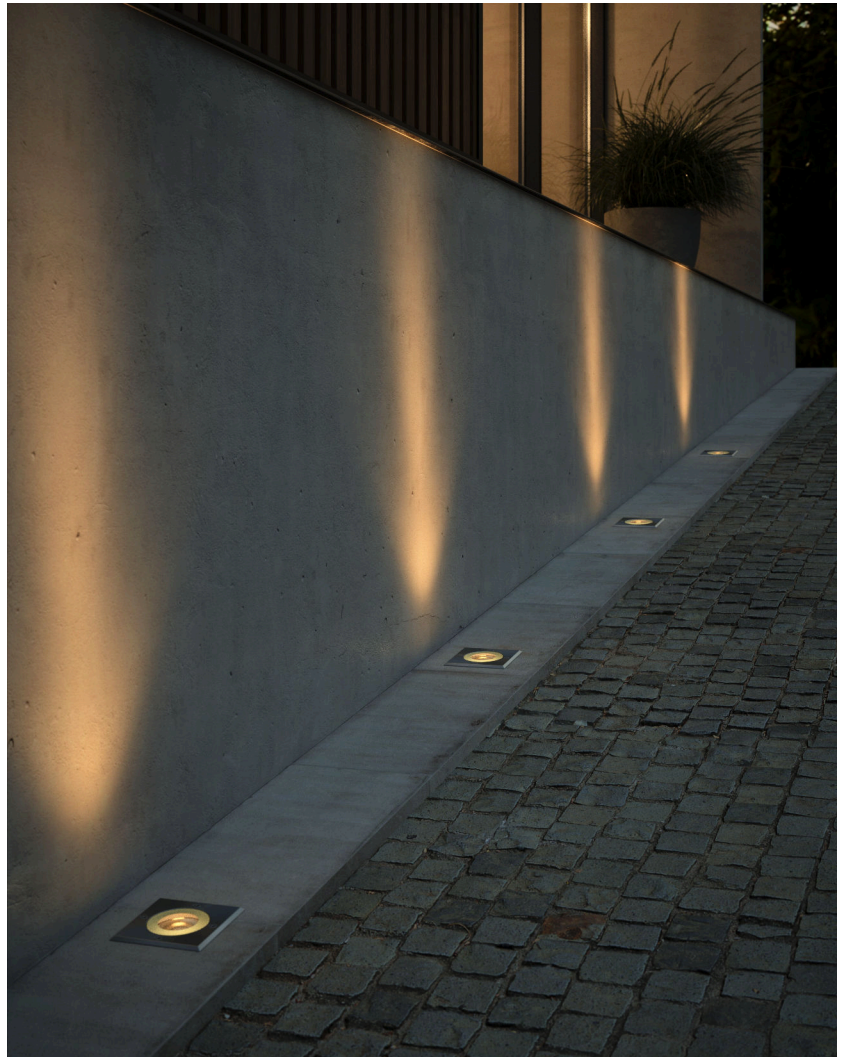

# ANDOR | RECESSED LIGHT | STAINLESS STEEL

nordlux®

2218410034

Voltage (V): 220-240 Volt  
IP degree: IP67  
Maximum bulb wattage (W): 15W  
Class (Class 1, Class 2, Class 3):  
Class 1 (Earth contact)  
Bulb base: GU10  
Parallel connection: False

Primary material: Aluminium  
Secondary material: Stainless steel  
Suitable for Seaside: No  
Color: Stainless steel

- Ground recessed spotlight perfect for the driveway, walkway or garden • Suited for a GU10 bulb
- Parallel connection possible

The Andor recessed spotlight gives you the opportunity to illuminate your driveway, walkway or garden, and obtain excellent lighting without visible spotlights. Parallel connection possible.