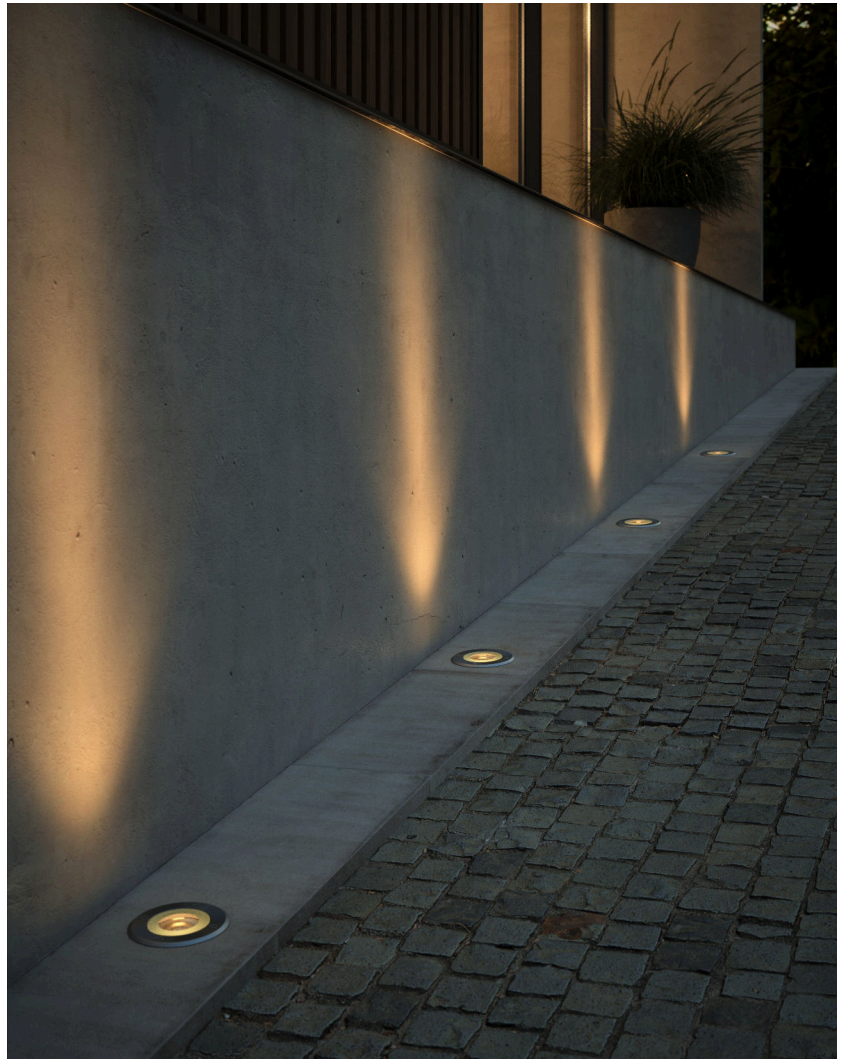

ANDOR | RECESSED LIGHT | STAINLESS STEEL

nordlux®

2218400034

Voltage (V): 220-240 Volt
IP degree: IP67
Maximum bulb wattage (W): 15W
Class (Class 1, Class 2, Class 3):
Class 1 (Earth contact)
Bulb base: GU10
Parallel connection: False

Primary material: Aluminium
Secondary material: Stainless steel
Suitable for Seaside: No
Color: Stainless steel

- Ground recessed spotlight perfect for the driveway, walkway or garden • Suited for a GU10 bulb
- Parallel connection possible

The Andor recessed spotlight gives you the opportunity to illuminate your driveway, walkway or garden, and obtain excellent lighting without visible spotlights. Parallel connection possible.