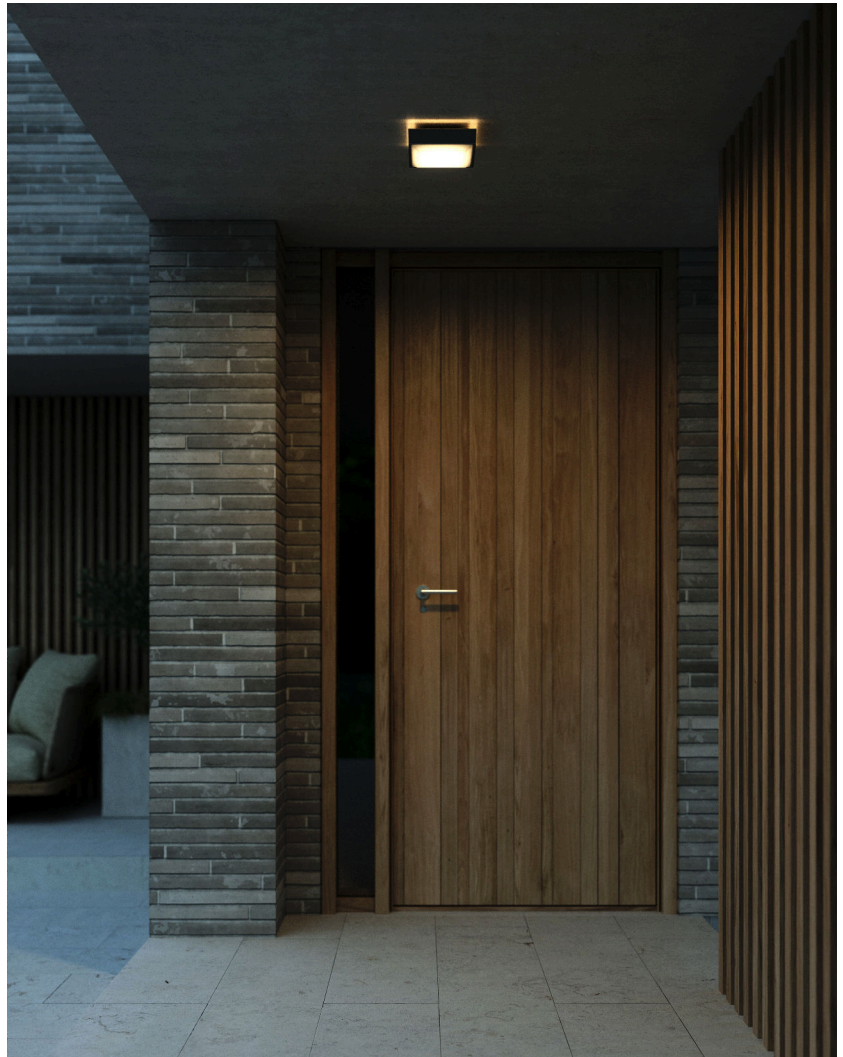

OLIVER | WALL LIGHT | BLACK

2218251003

nordlux®

Voltage (V): 220-240 Volt
 IP degree: IP54
 Class (Class 1, Class 2, Class 3):
 Class 1 (Earth contact)
 Bulb base: LED Module
 Parallel connection: False

Primary material: Plastic
 Color: Black

Height (cm): 17.5
 Width (cm): 17.5
 Length (cm): 17.5

EAN: 5704924010996
 TUN: 2276898
 Item Number: 2218251003

Pcs Per Master Carton: 3
 Sales Box Height (cm): 18.6
 Sales Box Width(cm): 17.9
 Sales Box Depth (cm): 7
 Sales Box Volume m³ : 0.0023
 Product net weight (kg): 0.3652

Brightness of light (Lumen): 600
 Color Temperature (K): 2700
 Ra-value : 80
 Lifetime (h): 30000
 Energy Class: E

- Versatile wall light • Replaceable covers change the look (two included) • Backlight effect
- High lumen output • Entry for cables outside on wall • 5 year LED guarantee

Nordlux
 2218251003

A
 B
 C
 D
 E
 F
 G

E

9
 kWh/1000h

 2019/2015

The square Oliver wall light emits a beautiful and diffused light that can be customised with the two included covers to create your own design expression. Oliver is suitable for both wall and ceiling and has a beautiful backlight effect when turned on. Provides a practical light for your outdoor areas.