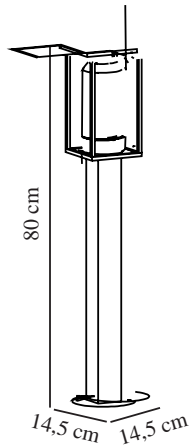

GRIFFIN | GARDEN LIGHT | SMOKED

2218158047

nordlux®

Voltage (V): 220-240 Volt
 IP degree: IP44
 Maximum bulb wattage (W): 15W
 Class (Class 1, Class 2, Class 3):
 Class 1 (Earth contact)
 Socket type: E27
 Parallel connection: True

Height (cm): 80
 Width (cm): 14.5
 EAN: 5704924010828
 TUN: 2276903
 Item Number: 2218158047

Pcs Per Master Carton: 3
 Sales Box Height (cm): 82
 Sales Box Width(cm): 16
 Sales Box Depth (cm): 16
 Sales Box Volume m³ : 0.021

Primary material: Metal
 Secondary material: Plastic
 Colour: Smoked

- Streamlined, modern design
- Smoked plastic diffuser creates a pleasant light
- Durable, powder coated metal

Designed by Danish designers Says Who, Griffin is a series of streamlined and modern outdoor lights that fit both classic and more contemporary architecture. The stringent lines make up the core of the lamp while providing a light and airy design language. The smoked diffuser ensures a pleasant light – perfect for lighting up your dark outdoor areas.