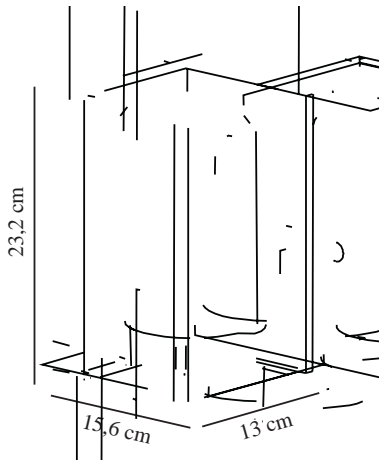

GRIFFIN | WALL LIGHT | SMOKED

2218131047

nordlux®

Voltage (V): 220-240 Volt

IP degree: IP44

Maximum bulb wattage (W): 15W

Class (Class 1, Class 2, Class 3):

Class 1 (Earth contact)

Socket type: E27

Parallel connection: True

Height (cm): 23.2

Width (cm): 13

Projection (cm): 15.6

EAN: 5704924010781

TUN: 2276893

Item Number: 2218131047

Pcs Per Master Carton: 3

Sales Box Height (cm): 23

Sales Box Width(cm): 15

Sales Box Depth (cm): 14

Sales Box Volume m³ : 0.0048

Primary material: Metal

Secondary material: Plastic

Colour: Smoked

- Streamlined, modern design
- Smoked plastic diffuser creates a pleasant light
- Durable, powder coated metal

Designed by Danish designers Says Who, Griffin is a series of streamlined and modern outdoor lights that fit both classic and more contemporary architecture. The stringent lines make up the core of the lamp while providing a light and airy design language. The smoked diffuser ensures a pleasant light – perfect for lighting up your dark outdoor areas.