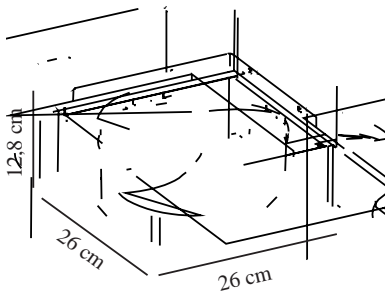

# GRIFFIN | CEILING LIGHT | SMOKED

2218126047

**nordlux**<sup>®</sup>

Voltage (V): 220-240 Volt  
 IP degree: IP44  
 Maximum bulb wattage (W): 15W  
 Class (Class 1, Class 2, Class 3):  
 Class 2 (Double isolated)  
 Socket type: E27  
 Parallel connection: True

Height (cm): 12.8  
 Width (cm): 26  
 Length (cm): 26  
 EAN: 5704924010767  
 TUN: 2276900  
 Item Number: 2218126047

Pcs Per Master Carton: 3  
 Sales Box Height (cm): 27  
 Sales Box Width(cm): 27  
 Sales Box Depth (cm): 14  
 Sales Box Volume m<sup>3</sup> : 0.0102