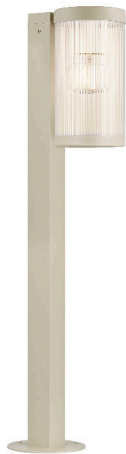

COUPAR | GARDEN LIGHT | SANDED

2218088008

nordlux®

Voltage (V): 220-240 Volt
 IP degree: IP54
 Maximum bulb wattage (W): 25W
 Class (Class 1, Class 2, Class 3):
 Class 1 (Earth contact)
 Bulb base: E27
 Parallel connection: True

Height (cm): 80
 Width (cm): 14.5
 Tube Diameter (cm): 5
 Shade Diameter (cm): 13
 Outdoor base dimension (cm):
 145
 Length (cm): 14.5

Pcs Per Master Carton: 3
 Sales Box Height (cm): 81
 Sales Box Width (cm): 24.5
 Sales Box Depth (cm): 15.5
 Sales Box Volume m³ : 0.0308
 Product net weight (kg): 1.65

Primary material: Aluminium
 Secondary material: Plastic
 Suitable for Seaside: No
 Color: Sanded

EAN: 5704924010682
 TUN: 2276881
 Item Number: 2218088008

- Durable, powder coated metal
- Ripped diffuser creates a pleasant light
- Parallel connection possible

The Coupar series by Danish design duo Says Who exhibits a modern take on the traditional lantern. With clean lines and yet a soft, rounded design expression, the series effortlessly combines classic characteristics with a modern, contemporary look. The ribbed glass ensures a pleasant, diffused ambience while casting an interesting play of light. Carried out in durable powder coated metal. Easy installation in ground with the Nordlux base unit.