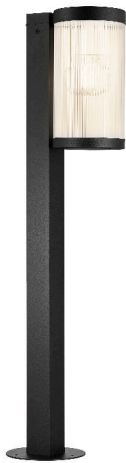

COUPAR | GARDEN LIGHT | BLACK

2218088003

nordlux®

Voltage (V): 220-240 Volt
 IP degree: IP54
 Maximum bulb wattage (W): 25W
 Class (Class 1, Class 2, Class 3):
 Class 1 (Earth contact)
 Bulb base: E27
 Parallel connection: True

Height (cm): 80
 Width (cm): 14.5
 Tube Diameter (cm): 5
 Shade Diameter (cm): 13
 Outdoor base dimension (cm):
 14.5
 Length (cm): 14.5

Sales Box Height (cm): 81
 Sales Box Width(cm): 24.5
 Sales Box Depth (cm): 15.5
 Sales Box Volume m³ : 0.0308
 Product net weight (kg): 1.65

Primary material: Aluminium
 Secondary material: Plastic
 Suitable for Seaside: No
 Color: Black

EAN: 5704924010675
 TUN: 2276901
 Item Number: 2218088003
 Pcs Per Master Carton: 3

- Durable, powder coated metal
- Ripped diffuser creates a pleasant light
- Parallel connection possible

The Coupar series by Danish design duo Says Who exhibits a modern take on the traditional lantern. With clean lines and yet a soft, rounded design expression, the series effortlessly combines classic characteristics with a modern, contemporary look. The ribbed glass ensures a pleasant, diffused ambience while casting an interesting play of light. Carried out in durable powder coated metal. Easy installation in ground with the Nordlux base unit.